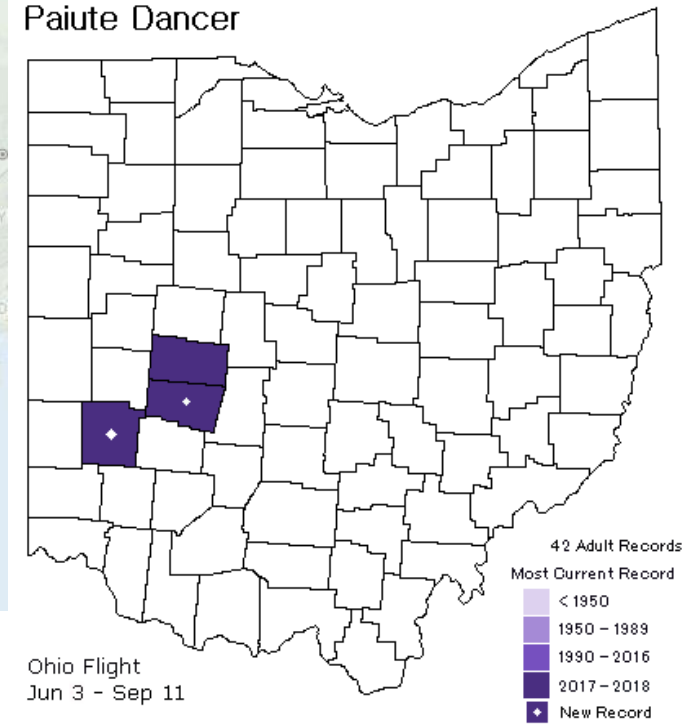

Argia alberta
Paiute Dancer