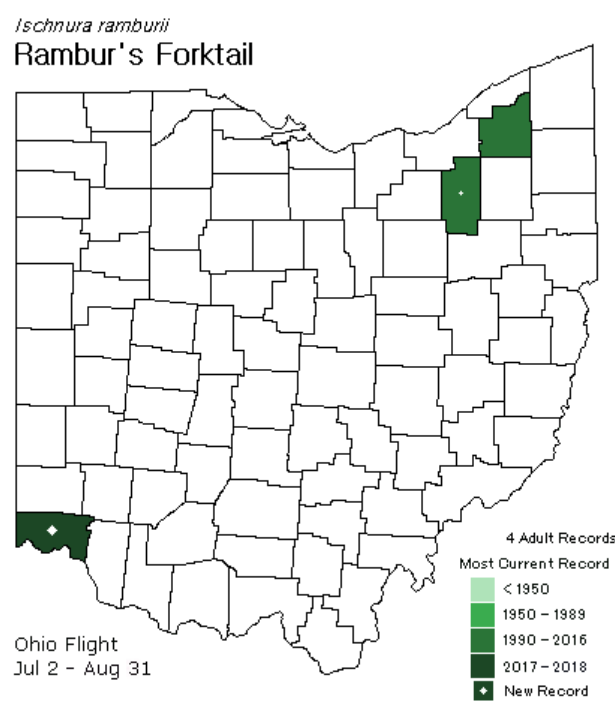

Family Gomphidae

Southern Species?

**Common Sanddragon
(*Progomphus obscurus*)**

© Laura Hughes

© Dave McShaffrey

Progomphus obscurus
Common Sanddragon

Ohio Flight
May 27 - Sep 1

97 Adult Records
Most Current Record
< 1950
1950 - 1989
1990 - 2016
2017 - 2018
New Record

Family Coeneagrionidae

Southern Species?

Ramburs Forktail
(*Ischnura ramburii*)

Eastern Forktail

Rambur's Forktail

Family Libellulidae

Southern Species?

Swift Setwing
(*Dythemis velox*)

© Malisa Spring

■ Photos courtesy of Chris Spring

Eastern Species?

Family Cordulegastriidae

Eastern Species?

Twin Spotted Spiketail
(*Cordulegaster maculata*)

© Malisa Spring

Cordulegaster maculata
Twin-spotted Spiketail

American
Rubyspot
(*Hetaerina
americana*)

Lawrence, Jackson, and
Meigs County remain!

Species that are nowhere???

Where did you go?

Yellow-sided Skimmer (*Libellula flavida*)

Yellow-sided Skimmer
© Greg Lasley