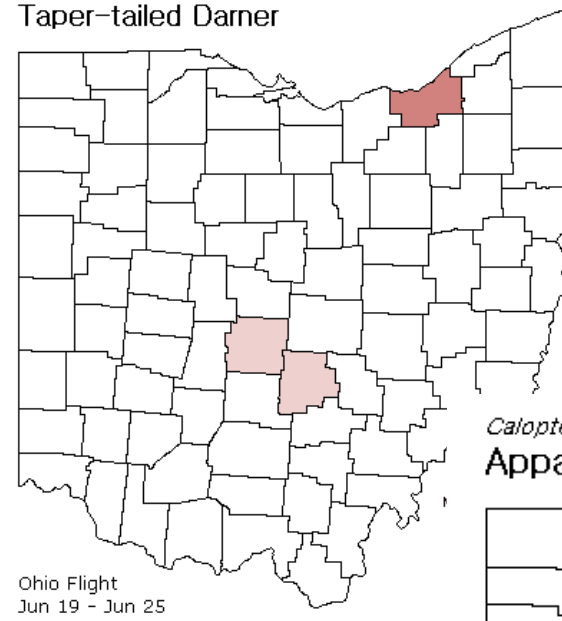

American
Rubyspot
(*Hetaerina
americana*)

Lawrence, Jackson, and
Meigs County remain!

Species that are nowhere???

Where did you go?

Yellow-sided Skimmer (*Libellula flavida*)

Yellow-sided Skimmer
© Greg Lasley

© Joshua Lincoln

Reported via
publications in
Ohio
in 1930 and 1959

Where did you go?

Furtive Forktail
(*Ischnura prognata*)

Family Coenagrionidae

Last seen in 1897?

Where did you go?

Atlantic Bluet
(*Enallagma doubledayi*)

All photos used with permission
or by the author

Dragonfly & Damselfly
Records from Ohio!

Submit photos
to [iNaturalist.org](https://www.inaturalist.org)

Naturalist

Aeshna interrupta
Variable Darner

Gomphaeschna antilope
Taper-tailed Darner

Calopteryx angustipennis
Appalachian Jewelwing

Tramea calverti
Striped Saddlebags

Hylogomphus abbreviatus
Spine-crowned Clubtail

Somatochlora kennedyi
Kennedy's Emerald

Ohio Flight
Jul 1

Somatochlora incurvata
Incurvate Emerald