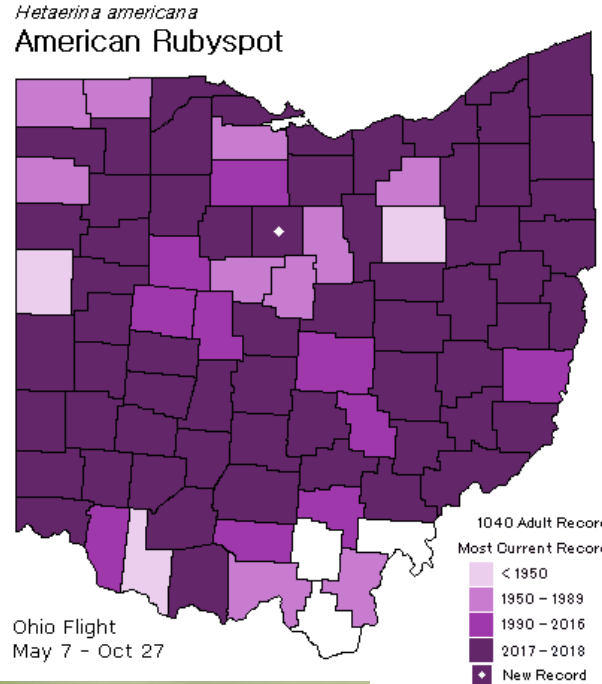

Double-striped
Bluet (*Enallagma
basidens*)

Sandusky County
remains!

© MaLisa Spring

Enallagma basidens
Double-striped Bluet

Family Coenagrionidae

Everywhere?

Orange Bluet
(*Enallagma signatum*)

Sandusky, Henry,
Gallia, and Meigs
County remain!

Enallagma signatum
Orange Bluet

Family Calopterygidae

Everywhere?

Ebony Jewelwing
(*Calopteryx maculata*)

Mercer
County remains!

© MaLisa Spring

Calopteryx maculata
Ebony Jewelwing

Everywhere?

American
Rubyspot
(*Hetaerina
americana*)

Lawrence, Jackson, and
Meigs County remain!

Species that are nowhere???

Where did you go?

Yellow-sided Skimmer (*Libellula flavida*)

Yellow-sided Skimmer
© Greg Lasley