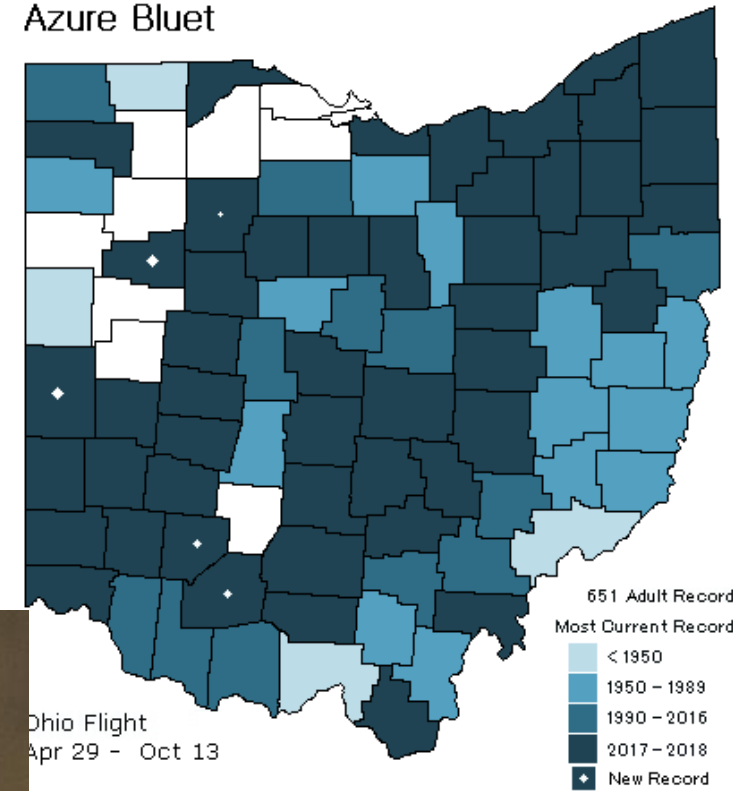

Prince Baskettail
Epitheca princeps

Sandusky County
remains!

The brown blurs
in the shadows

Everywhere?

Fawn Darner
(*Boyeria vinosa*)

Fulton, Ottawa, Marion,
and Clermont County
remain!

© MaLisa Spring

Boyeria vinosa
Fawn Darner

Family Coenagrionidae

Everywhere?

Blue-ringed
Dancer (*Argia
sedula*)

© MaLisa Spring

Argia sedula
Blue-ringed Dancer

Everywhere?

Azure Bluet
(*Enallagma aspersum*)

Everywhere?

Double-striped
Bluet (*Enallagma
basidens*)

Sandusky County
remains!

© MaLisa Spring

Enallagma basidens
Double-striped Bluet

Family Coenagrionidae

Everywhere?

Orange Bluet
(*Enallagma signatum*)

Sandusky, Henry,
Gallia, and Meigs
County remain!

American
Rubyspot
(*Hetaerina
americana*)

Lawrence, Jackson, and
Meigs County remain!

Species that are nowhere???

Where did you go?

Yellow-sided Skimmer (*Libellula flavida*)

Yellow-sided Skimmer
© Greg Lasley