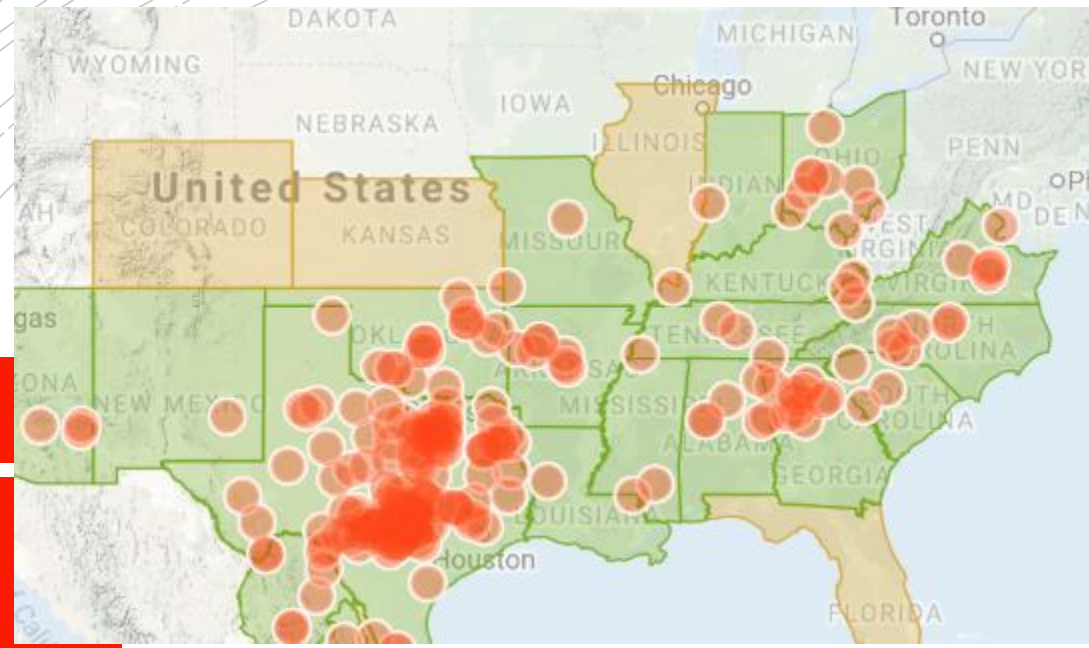

Family Coeneagrionidae

Southern Species?

Ramburs Forktail
(*Ischnura ramburii*)

Eastern Forktail

Rambur's Forktail

Family Libellulidae

Southern Species?

Swift Setwing
(*Dythemis velox*)

© Malisa Spring

■ Photos courtesy of Chris Spring

Eastern Species?

Family Cordulegastriidae

Eastern Species?

Twin Spotted Spiketail
(*Cordulegaster maculata*)

© Malisa Spring

Cordulegaster maculata
Twin-spotted Spiketail

Family Gomphidae

Eastern Species?

Eastern Least Clubtail
(*Stylogomphus albistylus*)

© Malisa Spring

Western Species?

Family Gomphidae

Western Species?

Flag-tailed Spinyleg