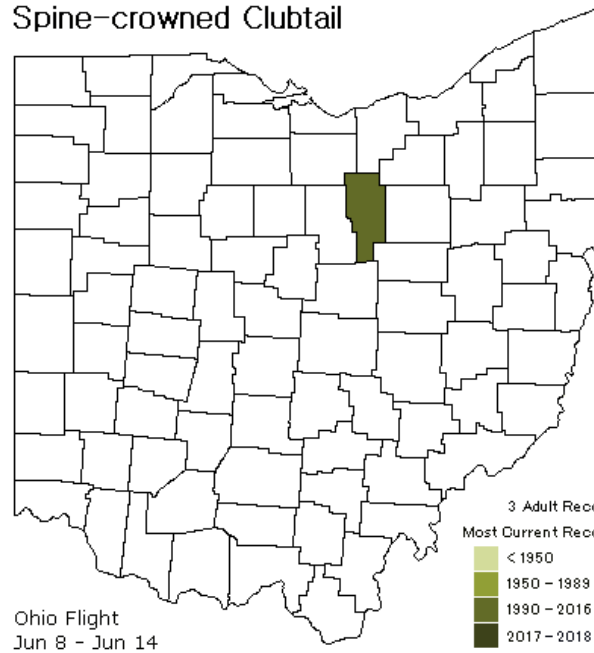

American
Rubyspot
(*Hetaerina
americana*)

Lawrence, Jackson, and
Meigs County remain!

Species that are nowhere???

Where did you go?

Yellow-sided Skimmer (*Libellula flavida*)

Yellow-sided Skimmer
© Greg Lasley

© Joshua Lincoln

Reported via
publications in
Ohio
in 1930 and 1959

Where did you go?

Furtive Forktail
(*Ischnura prognata*)

Family Coenagrionidae

Last seen in 1897?

Where did you go?

Atlantic Bluet
(*Enallagma doubledayi*)

All photos used with permission
or by the author

Dragonfly & Damselfly
Records from Ohio!

Submit photos
to [iNaturalist.org](https://www.inaturalist.org)

Naturalist

Aeshna interrupta
Variable Darner

Gomphaeschna antilope
Taper-tailed Darner

Calopteryx angustipennis
Appalachian Jewelwing

Tramea calverti
Striped Saddlebags

Hylogomphus abbreviatus
Spine-crowned Clubtail

Somatochlora kennedyi
Kennedy's Emerald

Ohio Flight
Jul 1

Somatochlora incurvata
Incurvate Emerald