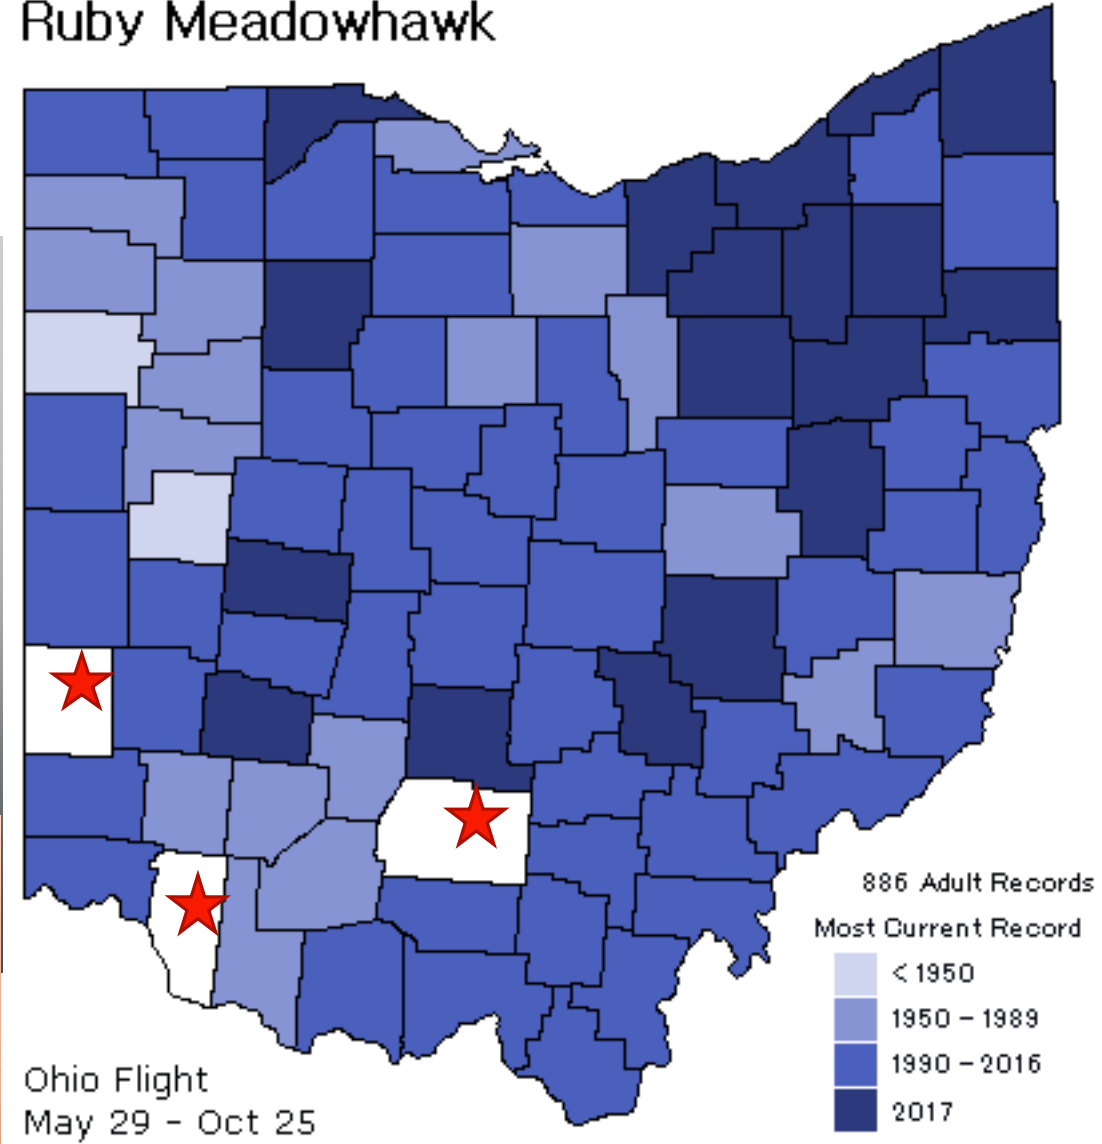

Saffron-winged Meadowhawk
(*Sympetrum costiferum*)

Male

Male

Family Libellulidae

Northern Species?

Saffron-winged Meadowhawk
(*Sympetrum costiferum*)

Female

Species that are everywhere*

Family Libellulidae

Ruby Meadowhawk
(*Sympetrum rubicundulum*)

© MaLisa Spring

Family Libellulidae

Ruby Meadowhawk
(*S. rubicundulum*)

Female

White Faced
(*S. obtrusum*)

© Joshua Lincoln

Cherry Faced
(*S. internum*)

© Joshua Lincoln

Some are everywhere?

Sympetrum rubicundulum
Ruby Meadowhawk

Images and
diagram by
Curt Oien

Note Yellow Legs

Everywhere?

Autumn Meadowhawk
(*Sympetrum vicinum*)

Mercer, Auglaize, Fayette, and Morgan County remain!

© MaLisa Spring

Sympetrum vicinum
Autumn Meadowhawk

Everywhere?

Halloween Pennant (*Celithemis eponina*)

Seneca, Tuscarawas, Harrison, Belmont, and Pike County remain!