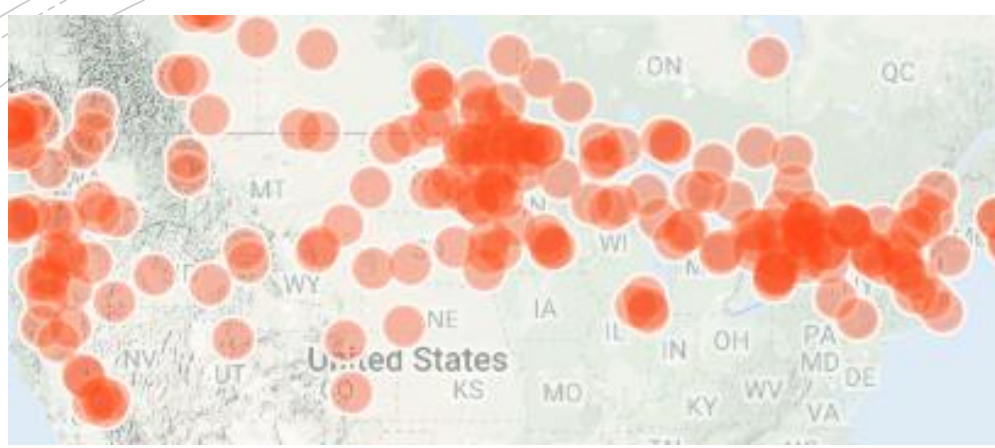

Family Coenagrionidae

Northern Species?

Northern Bluet
(*Enallagma annexum*)

Familiar Bluet

Northern Bluet

© Carol Blake

Family Libellulidae

Northern Species?

Saffron-winged Meadowhawk
(*Sympetrum costiferum*)

Male

Male

Family Libellulidae

Northern Species?

Saffron-winged Meadowhawk
(*Sympetrum costiferum*)

Female

Species that are everywhere*