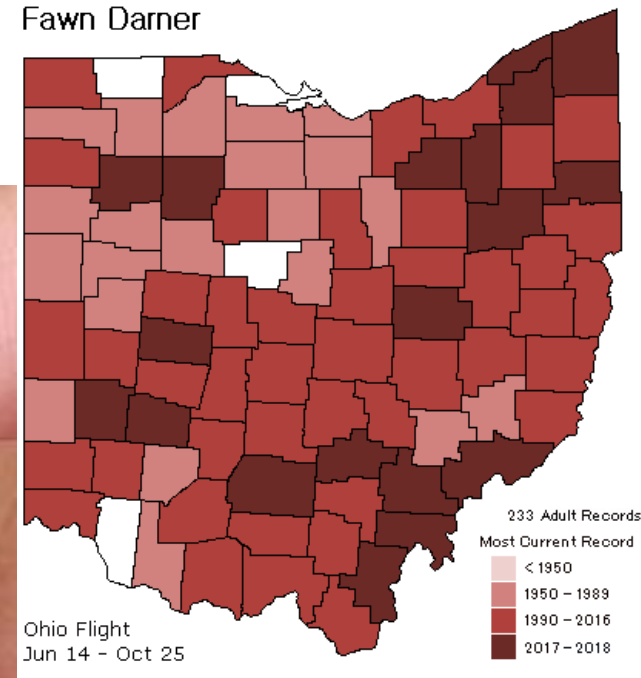

“The Blueberry Dragon”

Everywhere?

Slaty Skimmer
(Libellula incesta)

© MaLisa Spring

Libellula incesta
Slaty Skimmer

Family Corduliidae

Blurs are ok!

Everywhere?

Prince Baskettail
Epitheca princeps

Sandusky County
remains!

The brown blurs
in the shadows

Everywhere?

Fawn Darner
(*Boyeria vinosa*)

Fulton, Ottawa, Marion,
and Clermont County
remain!

© MaLisa Spring

Boyeria vinosa
Fawn Darner

Double-striped
Bluet (*Enallagma
basidens*)

Sandusky County
remains!

© MaLisa Spring

Enallagma basidens
Double-striped Bluet

Family Coenagrionidae

Everywhere?

Orange Bluet
(*Enallagma signatum*)

Sandusky, Henry,
Gallia, and Meigs
County remain!

American
Rubyspot
(*Hetaerina
americana*)

Lawrence, Jackson, and
Meigs County remain!

Species that are nowhere???

Where did you go?

Yellow-sided Skimmer (*Libellula flavida*)

Yellow-sided Skimmer
© Greg Lasley