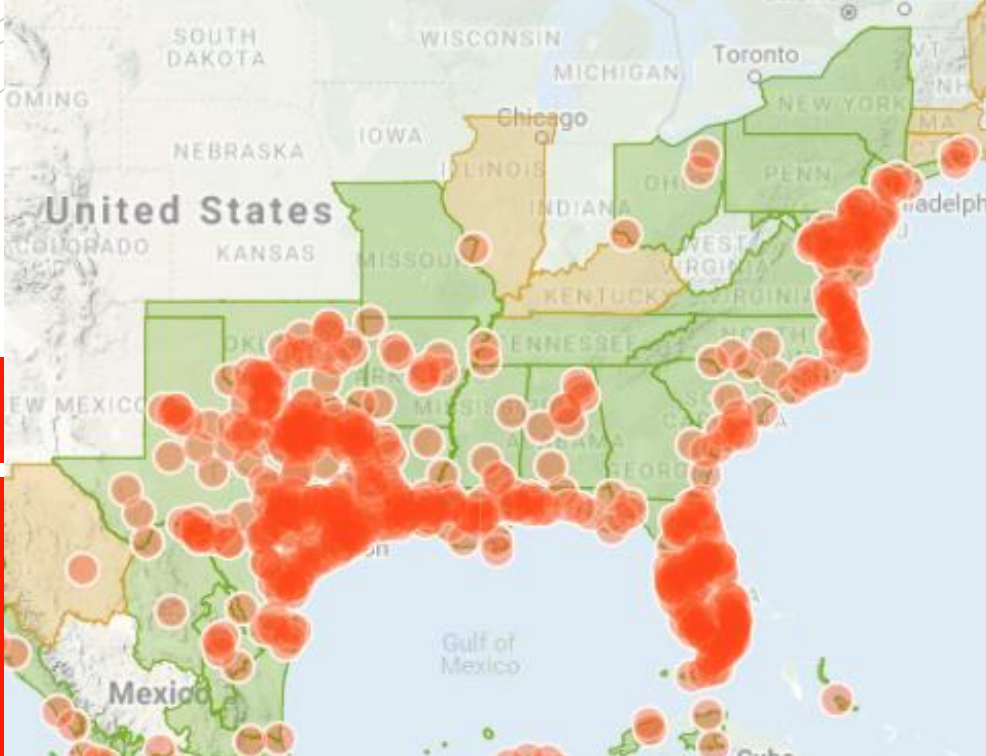

MaLisa Spring

Map Types

Ladona deplanata **Endangered**

Southern Species?

Family Libellulidae

Southern Species?

Blue Corporal
(*Ladona deplanata*)

Currently State Endangered!

Family Gomphidae

Southern Species?

**Common Sanddragon
(*Progomphus obscurus*)**

© Laura Hughes

© Dave McShaffrey

Progomphus obscurus
Common Sanddragon

Ohio Flight
May 27 - Sep 1

97 Adult Records
Most Current Record
< 1950
1950 - 1989
1990 - 2016
2017 - 2018
New Record

Family Coeneagrionidae

Southern Species?

Ramburs Forktail
(*Ischnura ramburii*)

Eastern Forktail

Rambur's Forktail

Family Libellulidae

Southern Species?

Swift Setwing
(*Dythemis velox*)

© Malisa Spring

■ Photos courtesy of Chris Spring

Eastern Species?

Family Cordulegastriidae

Eastern Species?

Twin Spotted Spiketail
(*Cordulegaster maculata*)

© Malisa Spring

Cordulegaster maculata
Twin-spotted Spiketail