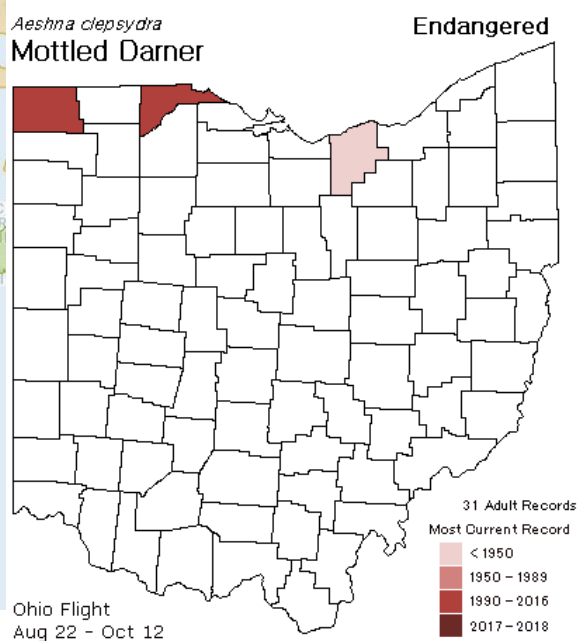

Family Gomphidae

Eastern Species?

Eastern Least Clubtail
(*Stylogomphus albistylus*)

© Malisa Spring

Western Species?

Family Gomphidae

Western Species?

Flag-tailed Spinyleg

© MaLisa Spring

Family Gomphidae

Western Species?

Jade Clubtail
(*Ariogomphus submedianus*)

Found at
Lake Loramie

Family Coenagrionidae

Western Species?

Paiute Dancer
(*Argia alberta*)

Argia alberta
Paiute Dancer

Jim Lemon

Northern Species?

Family Aesnidae

Northern Species?

Mottled Darner
(*Aeshna clepsydra*)

State Endangered!

© Joshua Lincoln

Family Coenagrionidae

Northern Species?

Northern Bluet
(*Enallagma annexum*)

Familiar Bluet

Northern Bluet

© Carol Blake

Family Libellulidae

Northern Species?