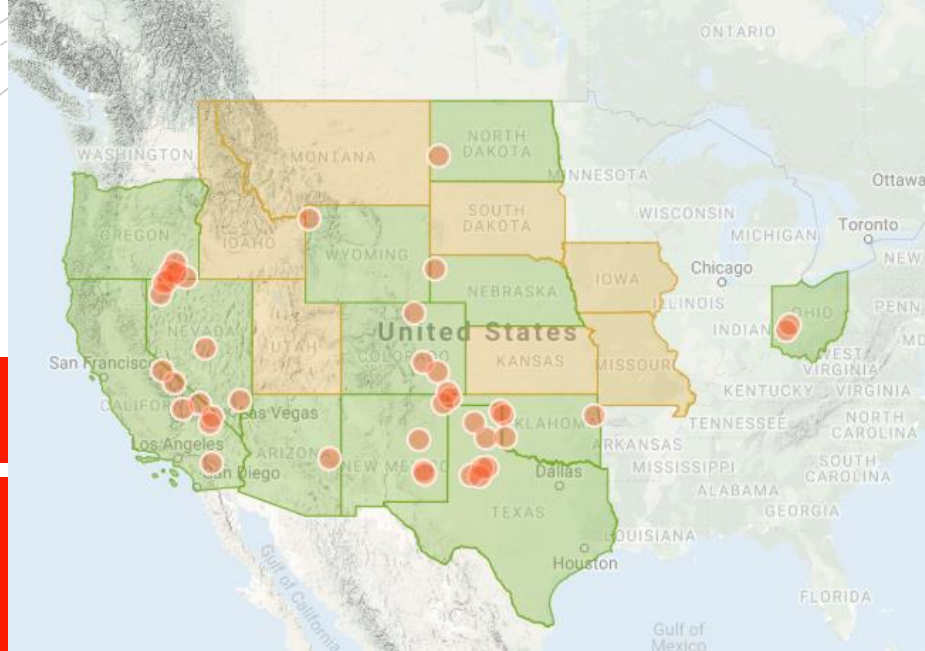

© Malisa Spring

■ Photos courtesy of Chris Spring

Eastern Species?

Family Cordulegastriidae

Eastern Species?

Twin Spotted Spiketail
(*Cordulegaster maculata*)

© Malisa Spring

Cordulegaster maculata
Twin-spotted Spiketail

Family Gomphidae

Eastern Species?

Eastern Least Clubtail
(*Stylogomphus albistylus*)

© Malisa Spring

Western Species?

Family Gomphidae

Western Species?

Flag-tailed Spinyleg

© MaLisa Spring

Family Gomphidae

Western Species?

Jade Clubtail
(*Ariogomphus submedianus*)

Found at
Lake Loramie

Family Coenagrionidae

Western Species?

Paiute Dancer
(*Argia alberta*)

American
Rubyspot
(*Hetaerina
americana*)

Lawrence, Jackson, and
Meigs County remain!

Species that are nowhere???

Where did you go?

Yellow-sided Skimmer (*Libellula flavida*)

Yellow-sided Skimmer
© Greg Lasley