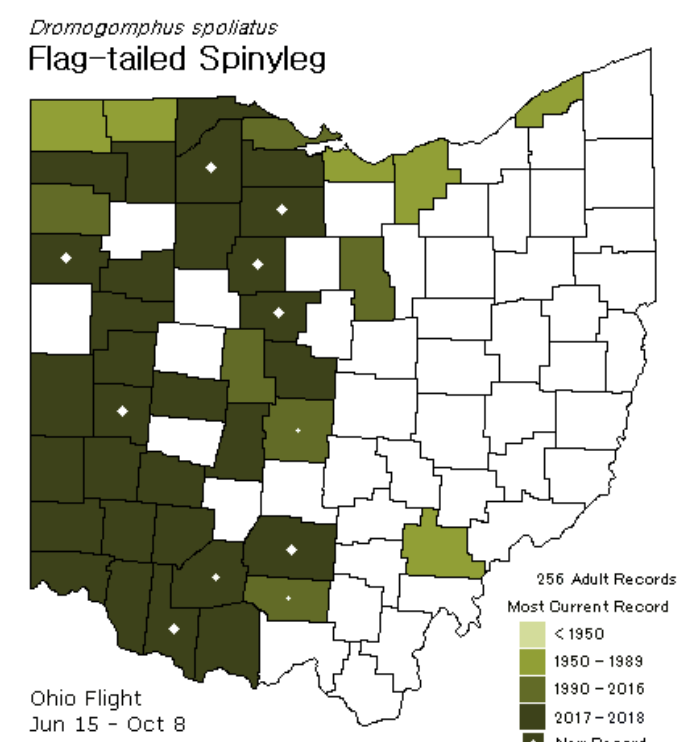

© Malisa Spring

■ Photos courtesy of Chris Spring

Eastern Species?

Family Cordulegastriidae

Eastern Species?

Twin Spotted Spiketail
(*Cordulegaster maculata*)

© Malisa Spring

Cordulegaster maculata
Twin-spotted Spiketail

Family Gomphidae

Eastern Species?

Eastern Least Clubtail
(*Stylogomphus albistylus*)

© Malisa Spring

Western Species?

Family Gomphidae

Western Species?

Flag-tailed Spinyleg

© MaLisa Spring

Family Gomphidae

Western Species?

Jade Clubtail
(*Ariogomphus submedianus*)

Found at
Lake Loramie

Family Coenagrionidae

Western Species?

Paiute Dancer
(*Argia alberta*)

American
Rubyspot
(*Hetaerina
americana*)

Lawrence, Jackson, and
Meigs County remain!

Species that are nowhere???

Where did you go?

Yellow-sided Skimmer (*Libellula flavida*)

Yellow-sided Skimmer
© Greg Lasley