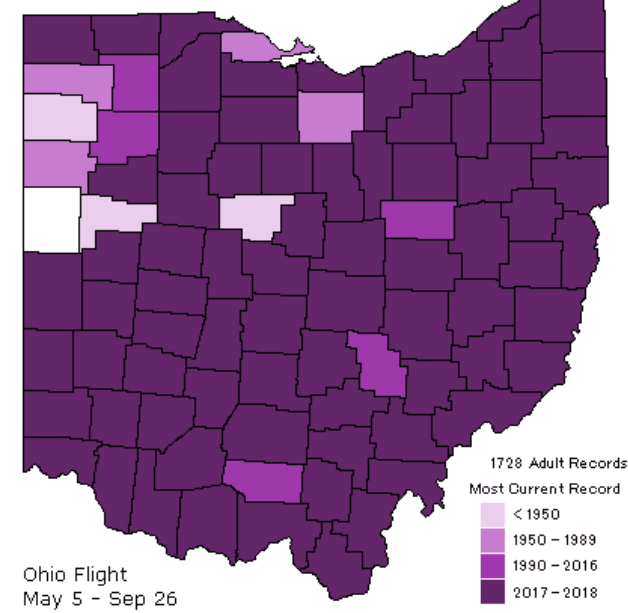

Double-striped
Bluet (*Enallagma
basidens*)

Sandusky County
remains!

© MaLisa Spring

Enallagma basidens
Double-striped Bluet

Family Coenagrionidae

Everywhere?

Orange Bluet
(*Enallagma signatum*)

Sandusky, Henry,
Gallia, and Meigs
County remain!

Enallagma signatum
Orange Bluet

Family Calopterygidae

Everywhere?

Ebony Jewelwing
(*Calopteryx maculata*)

Mercer
County remains!

© MaLisa Spring

Calopteryx maculata
Ebony Jewelwing

Everywhere?

American
Rubyspot
(*Hetaerina
americana*)

Lawrence, Jackson, and
Meigs County remain!

Species that are nowhere???

Where did you go?

Yellow-sided Skimmer (*Libellula flavida*)

Yellow-sided Skimmer
© Greg Lasley