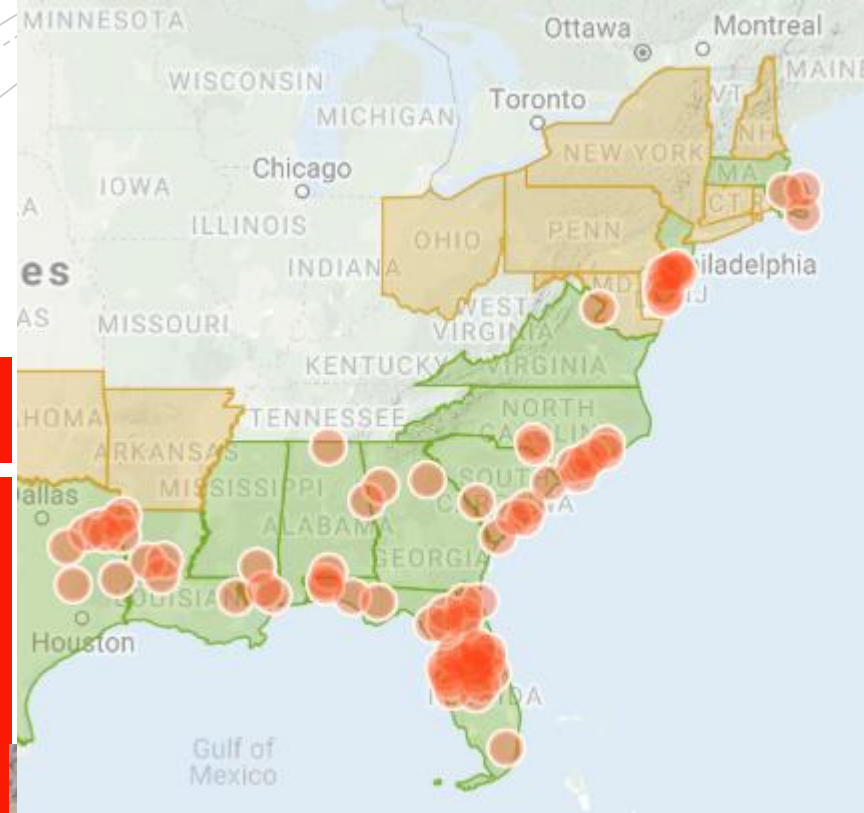

Where did you go?

Little Blue
Dragonlet
(*Erythrodiplax
minuscula*)

© Joshua Lincoln

© Joshua Lincoln

Family Corduliidae

Hine's Emerald (*Somatochlora hineana*)

© Jim McCormac

Somatochlora hineana
Hine's Emerald

Endangered

Family Coenagrionidae

Last seen in 1993

Where did you go?

Taiga Bluet
(*Coenagrion resolutum*)

Lots of black on abdomen
U black mark on s2

Greene Co:
Siebenthaler Nursery
→ Beaver Creek Wetlands
Geauga Co: Cuyahoga River

© Joshua Lincoln

Reported via
publications in
Ohio
in 1930 and 1959

Where did you go?

Furtive Forktail
(*Ischnura prognata*)

Family Coenagrionidae

Last seen in 1897?

Where did you go?

Atlantic Bluet
(*Enallagma doubledayi*)

Enallagma doubledayi
Atlantic Bluet

© Joshua Lincoln

© Joshua Lincoln

Mid April 2019
Carriage Hill Metro Park
Dayton Area
Sheree Cyra Moorman

THE OHIO STATE UNIVERSITY

Questions?

MaLisa Spring

spring.99@osu.edu