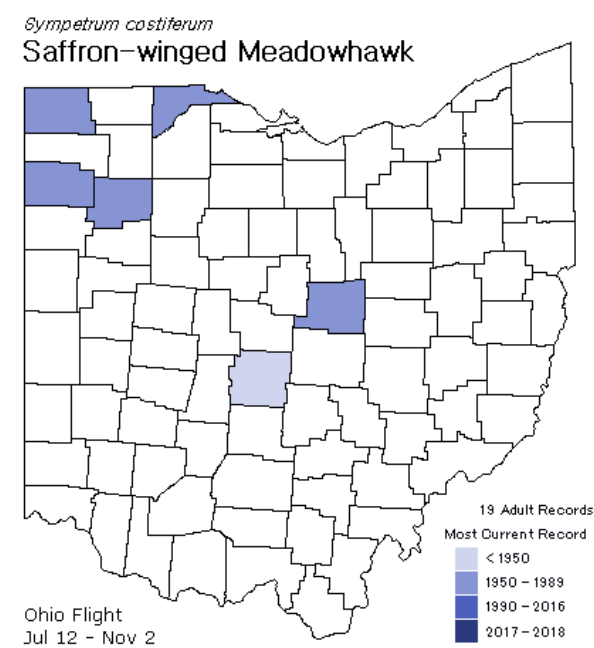

© MaLisa Spring

Family Gomphidae

Western Species?

Jade Clubtail
(*Ariogomphus submedianus*)

Found at
Lake Loramie

Family Coenagrionidae

Western Species?

Paiute Dancer
(*Argia alberta*)

Family Coenagrionidae

Northern Species?

Northern Bluet
(*Enallagma annexum*)

Familiar Bluet

Northern Bluet

© Carol Blake

Family Libellulidae

Northern Species?

Saffron-winged Meadowhawk
(*Sympetrum costiferum*)

Male

Male

Family Libellulidae

Northern Species?

Saffron-winged Meadowhawk
(*Sympetrum costiferum*)

Female

Species that are everywhere*

American
Rubyspot
(*Hetaerina
americana*)

Lawrence, Jackson, and
Meigs County remain!

Species that are nowhere???

Where did you go?

Yellow-sided Skimmer (*Libellula flavida*)

Yellow-sided Skimmer
© Greg Lasley