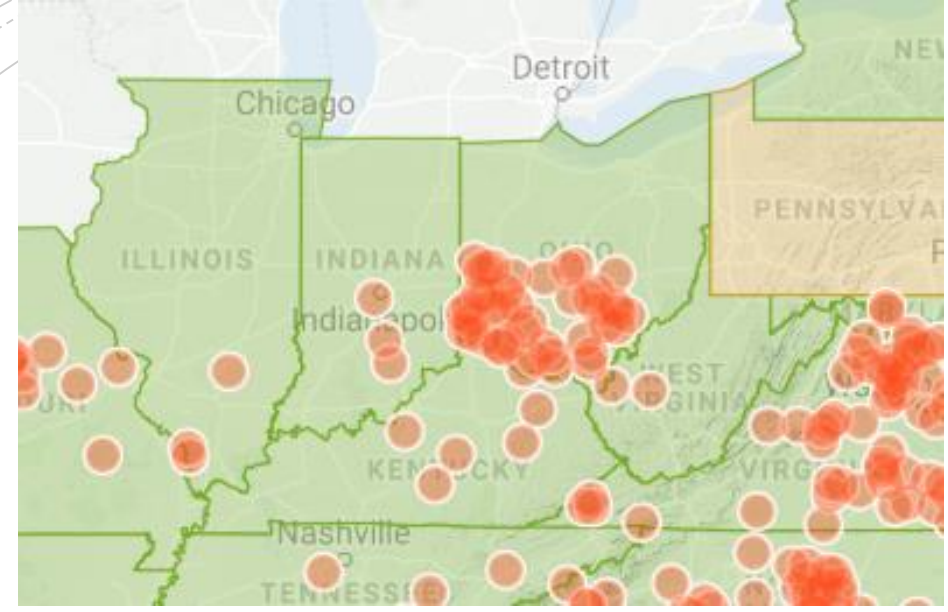

The background features a series of concentric circles in light gray, some solid and some dashed, creating a ripple effect. A large red speech bubble is centered on the page, containing the text.

Fun with Maps!

MaLisa Spring

Map Types

Ladona deplanata **Endangered**

Southern Species?

Family Libellulidae

Southern Species?

Blue Corporal
(*Ladona deplanata*)

Currently State Endangered!

Family Coeneagrionidae

Southern Species?

Ramburs Forktail
(*Ischnura ramburii*)

Eastern Forktail

Rambur's Forktail

Family Libellulidae

Southern Species?

Swift Setwing
(*Dythemis velox*)

American
Rubyspot
(*Hetaerina
americana*)

Lawrence, Jackson, and
Meigs County remain!

Species that are nowhere???

Where did you go?

Yellow-sided Skimmer (*Libellula flavida*)

Yellow-sided Skimmer
© Greg Lasley