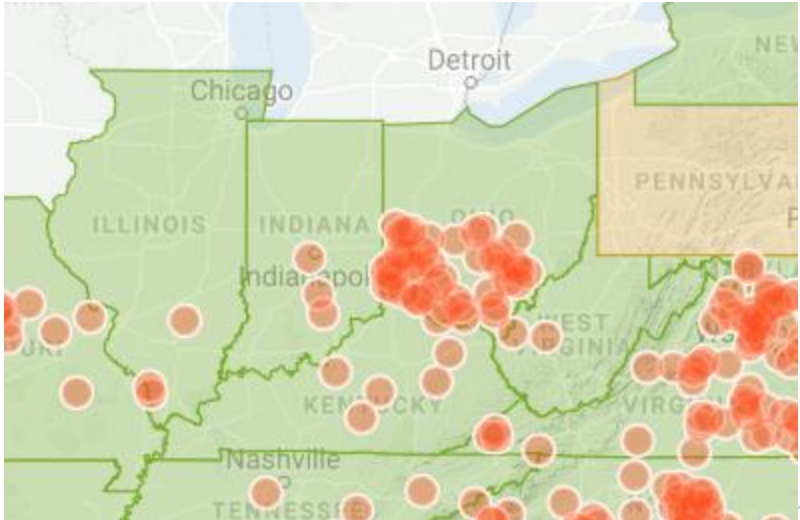

The background features a series of concentric circles in light gray, some solid and some dashed, creating a ripple effect. A large red speech bubble is centered on the page, containing the text.

Fun with Maps!

MaLisa Spring

Map Types

Ladona deplanata **Endangered**

Southern Species?

Family Libellulidae

Southern Species?

Blue Corporal
(*Ladona deplanata*)

Currently State Endangered!

American
Rubyspot
(*Hetaerina
americana*)

Lawrence, Jackson, and
Meigs County remain!

Species that are nowhere???

Where did you go?

Yellow-sided Skimmer (*Libellula flavida*)

Yellow-sided Skimmer
© Greg Lasley