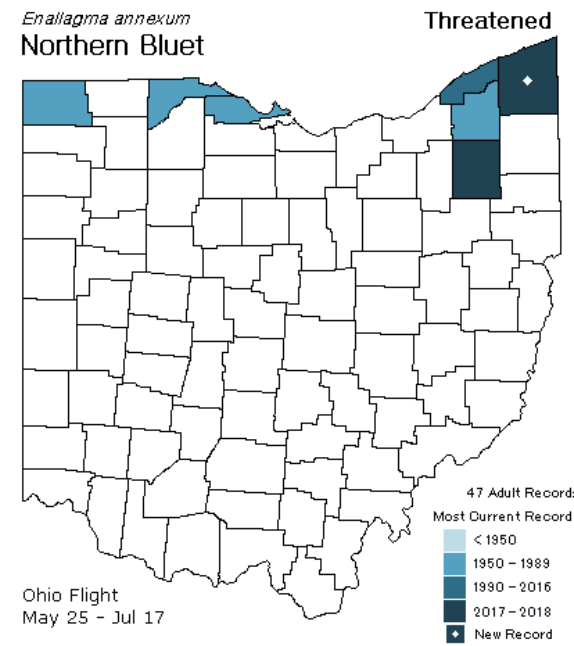

Family Gomphidae

Eastern Species?

Eastern Least Clubtail
(*Stylogomphus albistylus*)

© Malisa Spring

Western Species?

Family Gomphidae

Western Species?

Flag-tailed Spinyleg

Family Coenagrionidae

Northern Species?

Northern Bluet
(*Enallagma annexum*)

Familiar Bluet

Northern Bluet

© Carol Blake

Family Libellulidae

Northern Species?

Saffron-winged Meadowhawk
(*Sympetrum costiferum*)

Male

Male

Family Libellulidae

Northern Species?

Saffron-winged Meadowhawk
(*Sympetrum costiferum*)

Female

Species that are everywhere*

American
Rubyspot
(*Hetaerina
americana*)

Lawrence, Jackson, and
Meigs County remain!

Species that are nowhere???

Where did you go?

Yellow-sided Skimmer (*Libellula flavida*)

Yellow-sided Skimmer
© Greg Lasley