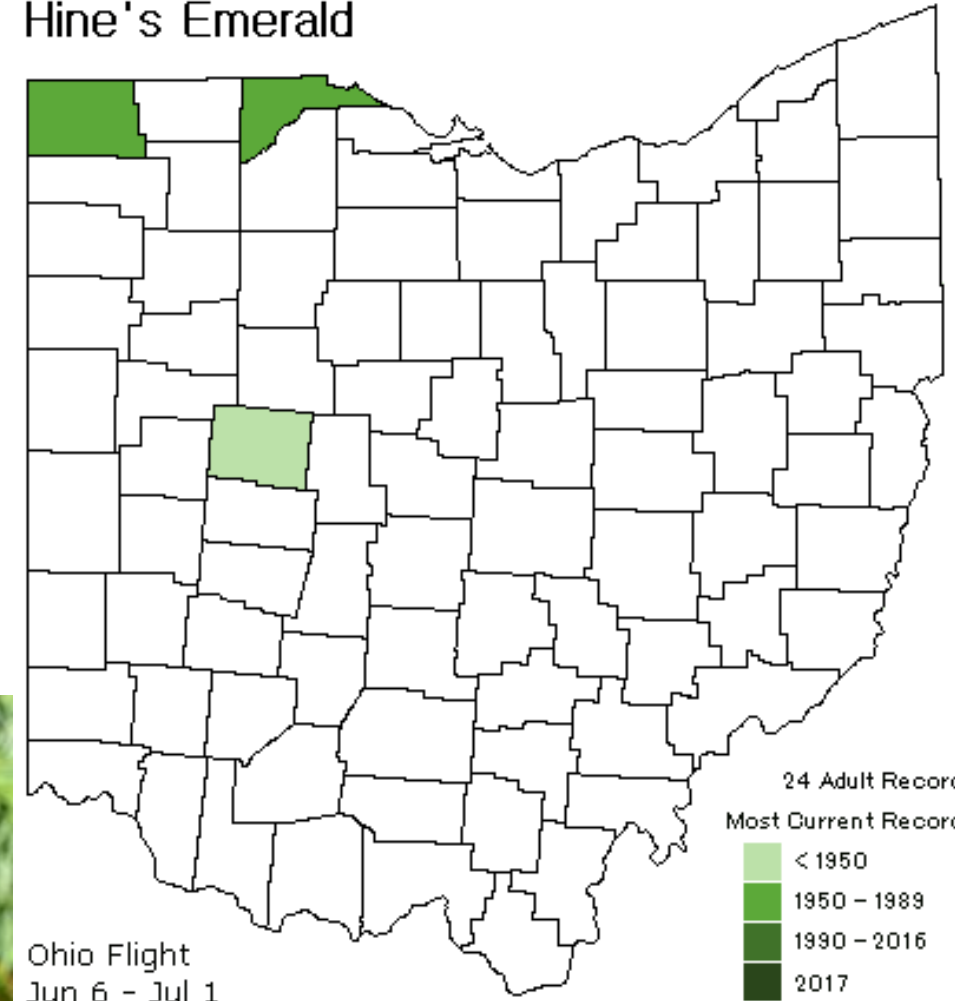

Family Libellulidae

Crocothemis servilia
Scarlet Skimmer

Scarlet Skimmer
(*Crocothemis servilia*)

© MaLisa Spring

A single record from Vinton Co
Reported by Borrer in 1933

Erythrodiplax minuscula
Little Blue Dragonlet

Where did you go?

Little Blue
Dragonlet
(*Erythrodiplax
minuscula*)

© Joshua Lincoln

© Joshua Lincoln

Family Corduliidae

Hine's Emerald (*Somatochlora hineana*)

© Jim McCormac

Somatochlora hineana
Hine's Emerald

Endangered

Family Coenagrionidae

Last seen in 1993

Where did you go?

Taiga Bluet
(*Coenagrion resolutum*)

Lots of black on abdomen
U black mark on s2

Greene Co:
Siebenthaler Nursery
→ Beaver Creek Wetlands
Geauga Co: Cuyahoga River

© Joshua Lincoln

Reported via
publications in
Ohio
in 1930 and 1959

Where did you go?

Furtive Forktail
(*Ischnura prognata*)

Family Coenagrionidae

Last seen in 1897?

Where did you go?

Atlantic Bluet
(*Enallagma doubledayi*)