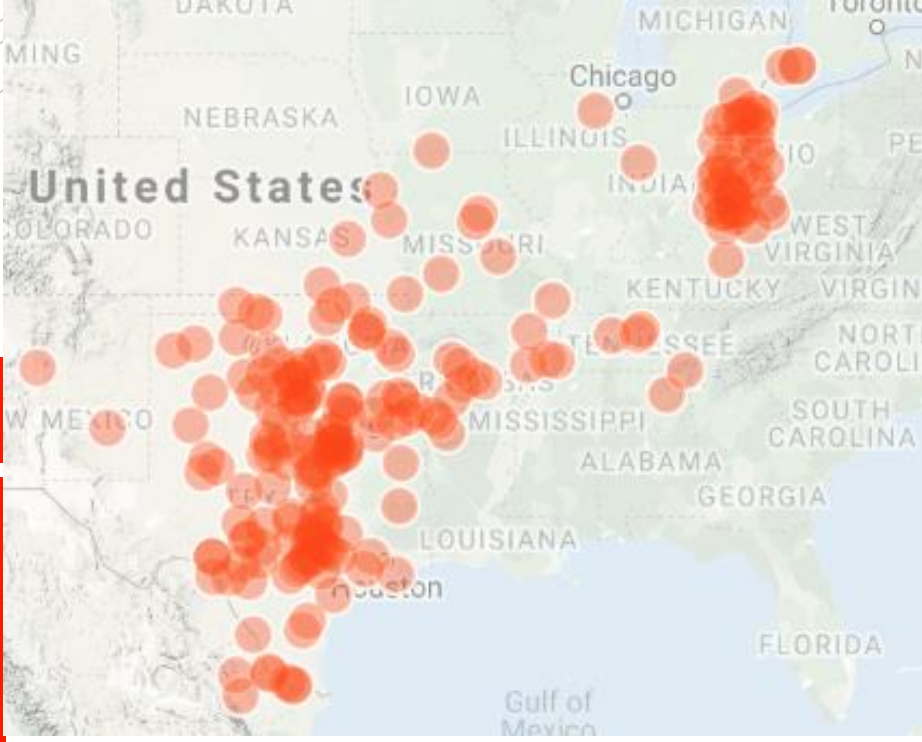

© Malisa Spring

■ Photos courtesy of Chris Spring

Eastern Species?

Family Cordulegastriidae

Eastern Species?

Twin Spotted Spiketail
(*Cordulegaster maculata*)

© Malisa Spring

Cordulegaster maculata
Twin-spotted Spiketail

Family Gomphidae

Eastern Species?

Eastern Least Clubtail
(*Stylogomphus albistylus*)

© Malisa Spring

Western Species?

Family Gomphidae

Western Species?

Flag-tailed Spinyleg

© MaLisa Spring

Family Gomphidae

Western Species?

Jade Clubtail
(*Ariogomphus submedianus*)

Found at
Lake Loramie

Family Coenagrionidae

Western Species?

Paiute Dancer
(*Argia alberta*)