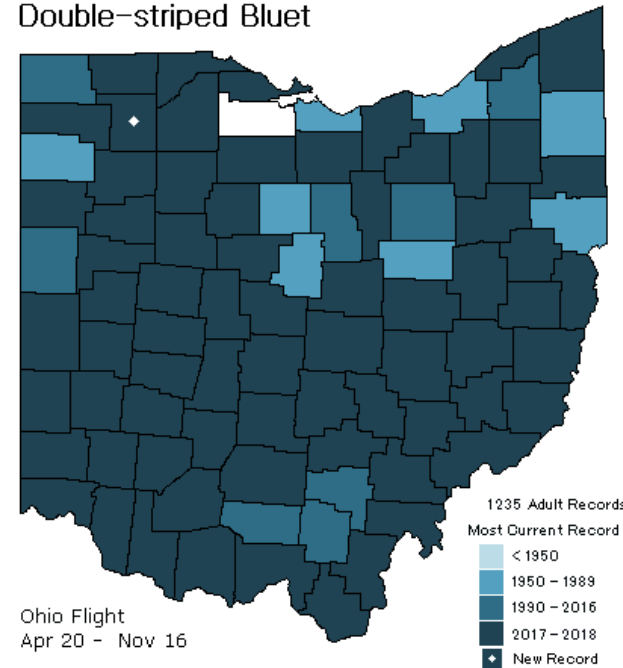

Prince Baskettail
Epitheca princeps

Sandusky County
remains!

The brown blurs
in the shadows

Everywhere?

Fawn Darner
(*Boyeria vinosa*)

Fulton, Ottawa, Marion,
and Clermont County
remain!

© MaLisa Spring

Boyeria vinosa
Fawn Darner

Family Coenagrionidae

Everywhere?

Blue-ringed
Dancer (*Argia
sedula*)

© MaLisa Spring

Argia sedula
Blue-ringed Dancer

Everywhere?

Azure Bluet
(*Enallagma aspersum*)

Everywhere?

Double-striped
Bluet (*Enallagma
basidens*)

Sandusky County
remains!

© MaLisa Spring

Enallagma basidens
Double-striped Bluet

Family Coenagrionidae

Everywhere?

Orange Bluet
(*Enallagma signatum*)

Sandusky, Henry,
Gallia, and Meigs
County remain!

American
Rubyspot
(*Hetaerina
americana*)

Lawrence, Jackson, and
Meigs County remain!

Species that are nowhere???

Where did you go?

Yellow-sided Skimmer (*Libellula flavida*)

Yellow-sided Skimmer
© Greg Lasley