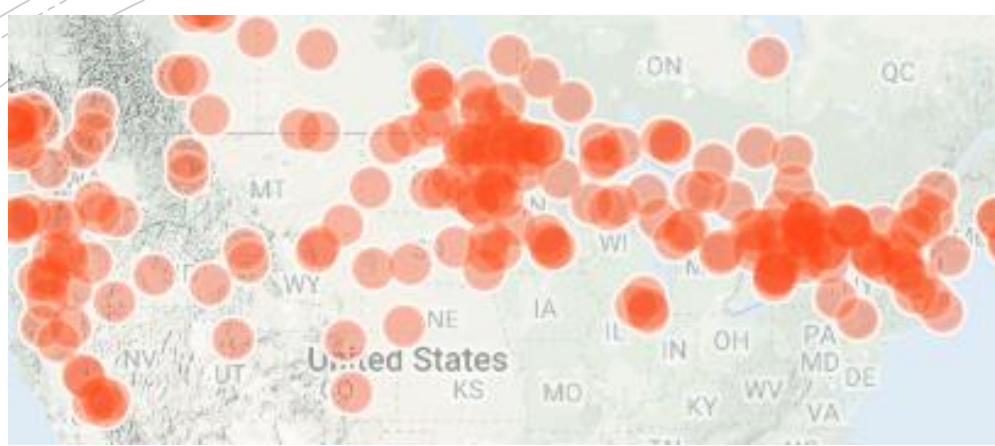

Family Coenagrionidae

Northern Species?

Northern Bluet
(*Enallagma annexum*)

Familiar Bluet

Northern Bluet

© Carol Blake

Family Libellulidae

Northern Species?

Saffron-winged Meadowhawk
(*Sympetrum costiferum*)

Male

Male

Family Libellulidae

Northern Species?

Saffron-winged Meadowhawk
(*Sympetrum costiferum*)

Female

Species that are everywhere*