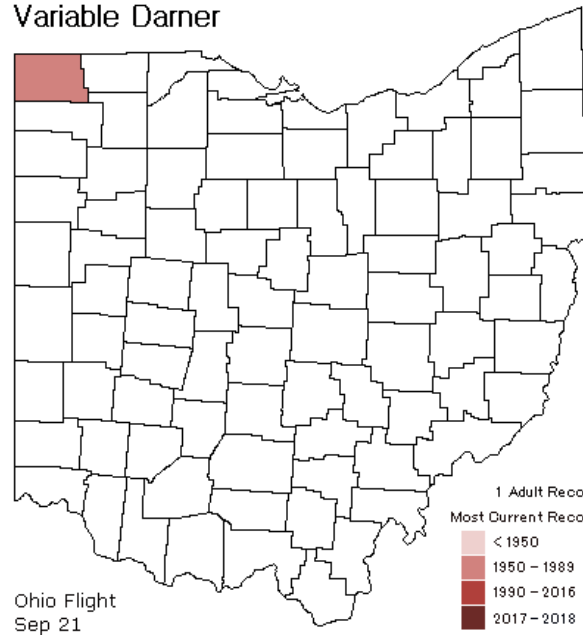

Double-striped
Bluet (*Enallagma
basidens*)

Sandusky County
remains!

© MaLisa Spring

Enallagma basidens
Double-striped Bluet

Family Coenagrionidae

Everywhere?

Orange Bluet
(*Enallagma signatum*)

Sandusky, Henry,
Gallia, and Meigs
County remain!

All photos used with permission
or by the author

Dragonfly & Damselfly
Records from Ohio!

Submit photos
to [iNaturalist.org](https://www.inaturalist.org)

Naturalist

Aeshna interrupta
Variable Darner

Gomphaeschna antilope
Taper-tailed Darner

Calopteryx angustipennis
Appalachian Jewelwing

Tramea calverti
Striped Saddlebags

Hylogomphus abbreviatus
Spine-crowned Clubtail

Somatochlora kennedyi
Kennedy's Emerald

Ohio Flight
Jul 1

Somatochlora incurvata
Incurvate Emerald

Ohio Flight
Jul 4

Erpetogomphus designatus
Eastern Ringtail

Ohio Flight
Jul 5 - Sep 11