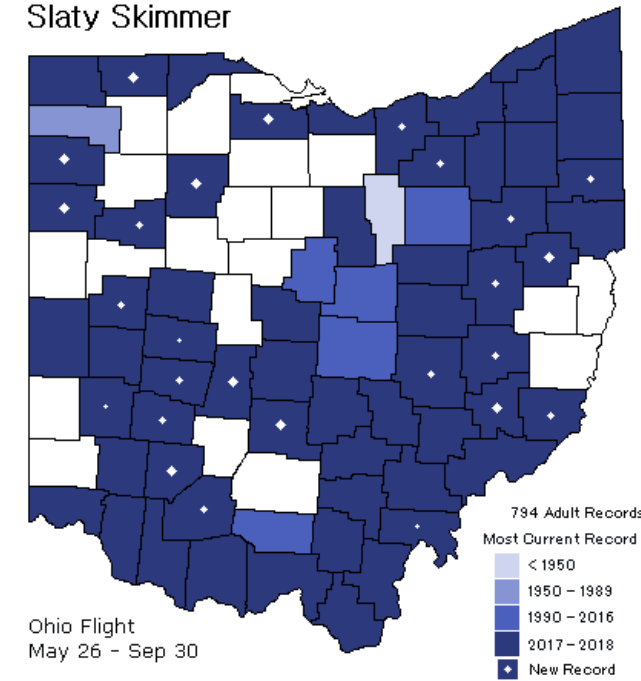

© MaLisa Spring

© MaLisa Spring

Everywhere?

Calico Pennant
(*Celithemis elisa*)

Harrison County
remains!

© MaLisa Spring

© MaLisa Spring

Celithemis elisa
Calico Pennant

“The Blueberry Dragon”

Everywhere?

Slaty Skimmer
(Libellula incesta)

© MaLisa Spring

Libellula incesta
Slaty Skimmer

Family Corduliidae

Blurs are ok!

Everywhere?

Prince Baskettail
Epitheca princeps

Sandusky County
remains!

The brown blurs
in the shadows

Everywhere?

Fawn Darner
(*Boyeria vinosa*)

Fulton, Ottawa, Marion,
and Clermont County
remain!

© MaLisa Spring

Boyeria vinosa
Fawn Darner

American
Rubyspot
(*Hetaerina
americana*)

Lawrence, Jackson, and
Meigs County remain!

Species that are nowhere???

Where did you go?

Yellow-sided Skimmer (*Libellula flavida*)

Yellow-sided Skimmer
© Greg Lasley