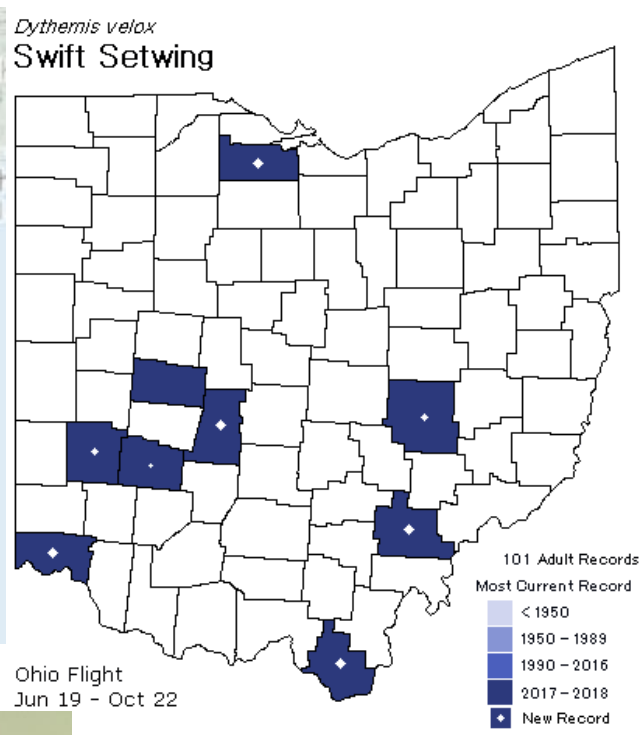

Family Coeneagrionidae

Southern Species?

Ramburs Forktail
(*Ischnura ramburii*)

Eastern Forktail

Rambur's Forktail

Family Libellulidae

Southern Species?

Swift Setwing
(*Dythemis velox*)

© Malisa Spring

■ Photos courtesy of Chris Spring

Eastern Species?

Family Cordulegastriidae

Eastern Species?

Twin Spotted Spiketail
(*Cordulegaster maculata*)

© Malisa Spring

Cordulegaster maculata
Twin-spotted Spiketail

Family Gomphidae

Eastern Species?

Eastern Least Clubtail
(*Stylogomphus albistylus*)

© Malisa Spring

Western Species?

Family Gomphidae

Western Species?

Flag-tailed Spinyleg

American
Rubyspot
(*Hetaerina
americana*)

Lawrence, Jackson, and
Meigs County remain!

Species that are nowhere???

Where did you go?

Yellow-sided Skimmer (*Libellula flavida*)

Yellow-sided Skimmer
© Greg Lasley