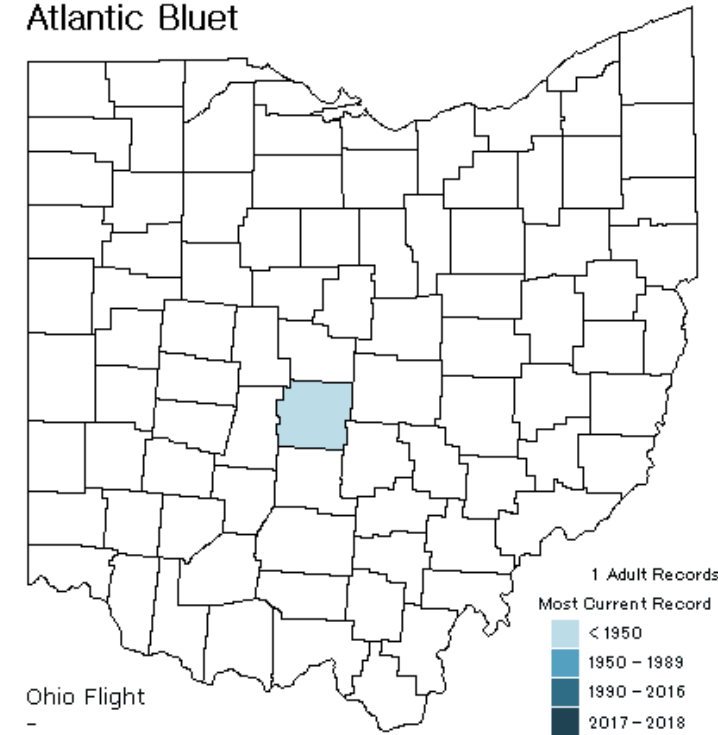

Enallagma doubledayi
Atlantic Bluet