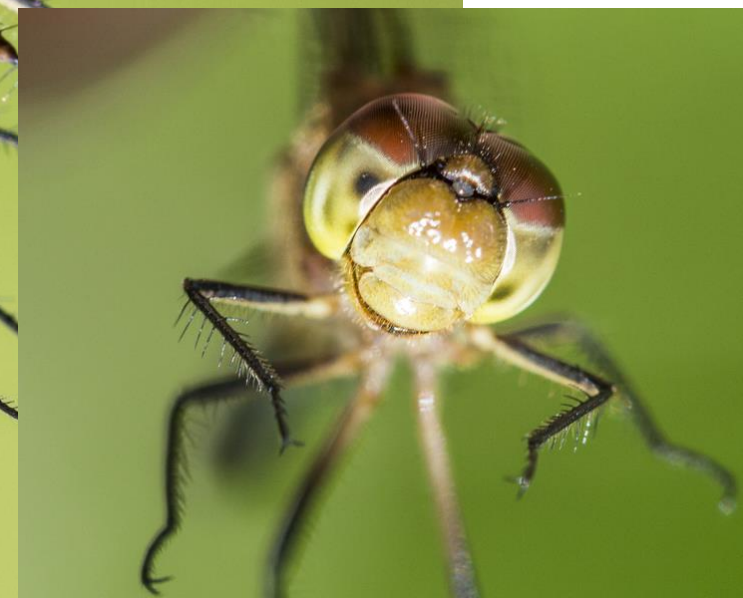

Family Coenagrionidae

Northern Species?

Northern Bluet
(*Enallagma annexum*)

Familiar Bluet

Northern Bluet

© Carol Blake

Family Libellulidae

Northern Species?

Saffron-winged Meadowhawk
(*Sympetrum costiferum*)

Male

Male

Family Libellulidae

Northern Species?

Saffron-winged Meadowhawk
(*Sympetrum costiferum*)

Female

Species that are everywhere*

Family Libellulidae

Ruby Meadowhawk
(*Sympetrum rubicundulum*)

© MaLisa Spring

Family Libellulidae

Ruby Meadowhawk
(*S. rubicundulum*)

Female

White Faced
(*S. obtrusum*)

© Joshua Lincoln

Cherry Faced
(*S. internum*)

© Joshua Lincoln

Some are everywhere?

Sympetrum rubicundulum
Ruby Meadowhawk

Images and
diagram by
Curt Oien

Note Yellow Legs

Everywhere?

Autumn Meadowhawk
(*Sympetrum vicinum*)