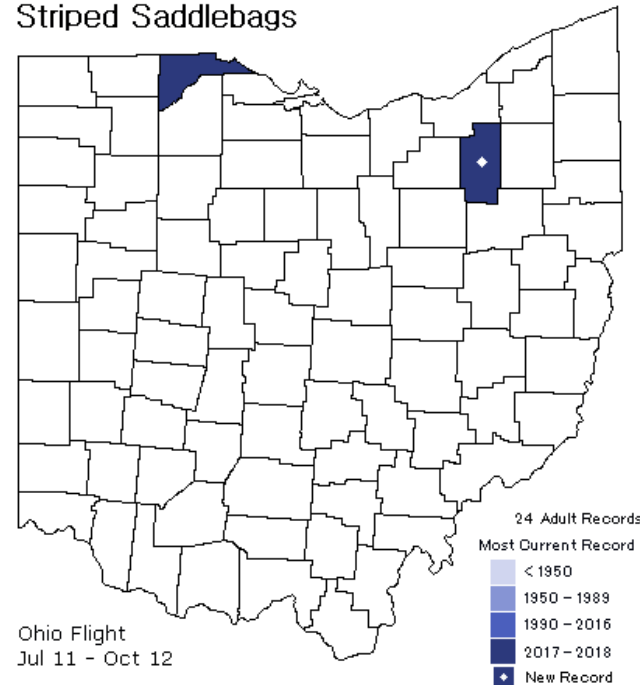

All photos used with permission
or by the author

Dragonfly & Damselfly
Records from Ohio!

Submit photos
to [iNaturalist.org](https://www.inaturalist.org)

Naturalist

Aeshna interrupta
Variable Darner

Gomphaeschna antilope
Taper-tailed Darner

Calopteryx angustipennis
Appalachian Jewelwing

Tramea calverti
Striped Saddlebags

Hylogomphus abbreviatus
Spine-crowned Clubtail

Somatochlora kennedyi
Kennedy's Emerald

Ohio Flight
Jul 1

Somatochlora incurvata
Incurvate Emerald

Ohio Flight
Jul 4

Erpetogomphus designatus
Eastern Ringtail

Ohio Flight
Jul 5 - Sep 11