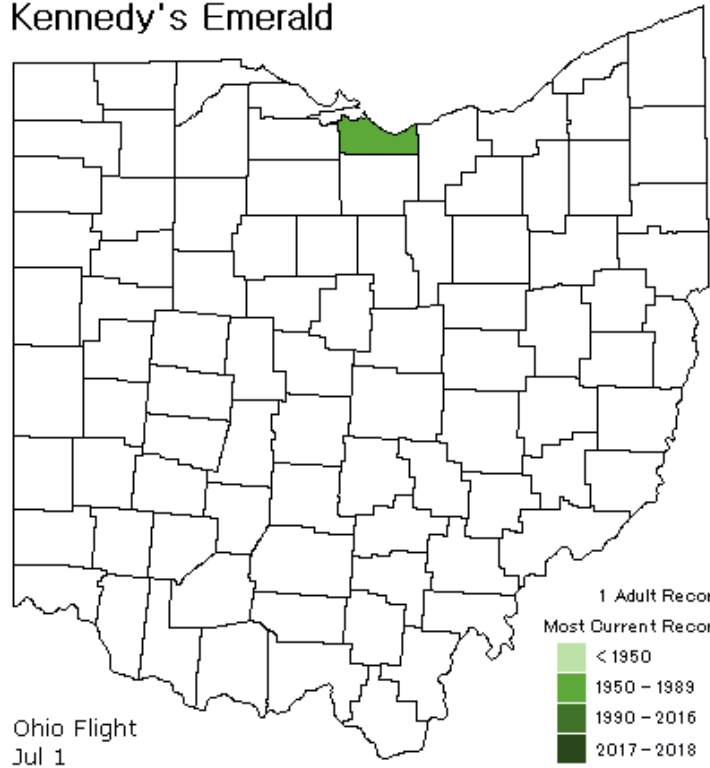

American
Rubyspot
(*Hetaerina
americana*)

Lawrence, Jackson, and
Meigs County remain!

Species that are nowhere???

Where did you go?

Yellow-sided Skimmer (*Libellula flavida*)

Yellow-sided Skimmer
© Greg Lasley

All photos used with permission
or by the author

Dragonfly & Damselfly
Records from Ohio!

Submit photos
to [iNaturalist.org](https://www.inaturalist.org)

Naturalist

Aeshna interrupta
Variable Darner

Gomphaeschna antilope
Taper-tailed Darner

Calopteryx angustipennis
Appalachian Jewelwing

Tramea calverti
Striped Saddlebags

Hylogomphus abbreviatus
Spine-crowned Clubtail

Somatochlora kennedyi
Kennedy's Emerald

Ohio Flight
Jul 1

Somatochlora incurvata
Incurvate Emerald

Ohio Flight
Jul 4

Erpetogomphus designatus
Eastern Ringtail

Ohio Flight
Jul 5 - Sep 11