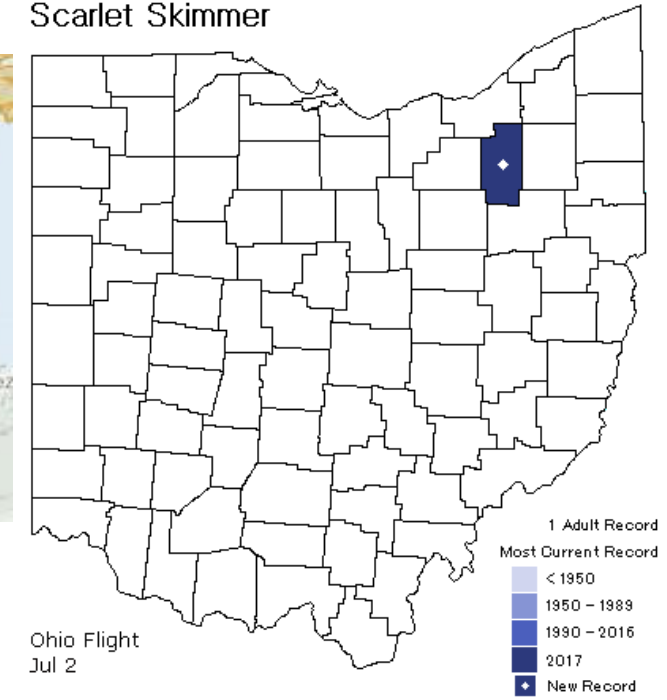

American
Rubyspot
(*Hetaerina
americana*)

Lawrence, Jackson, and
Meigs County remain!

Species that are nowhere???

Where did you go?

Yellow-sided Skimmer (*Libellula flavida*)

Yellow-sided Skimmer
© Greg Lasley

Untitled Map

Write a description for your map.

Legend

-  Southern Ohio Sand
-  Yellow-sided Skimmer

Yellow-sided Skimmer

521

Overly Rd

1000 ft

Family Libellulidae

Crocothemis servilia
Scarlet Skimmer

Scarlet Skimmer
(*Crocothemis servilia*)

© MaLisa Spring

A single record from Vinton Co
Reported by Borrer in 1933

Erythrodiplax minuscula
Little Blue Dragonlet