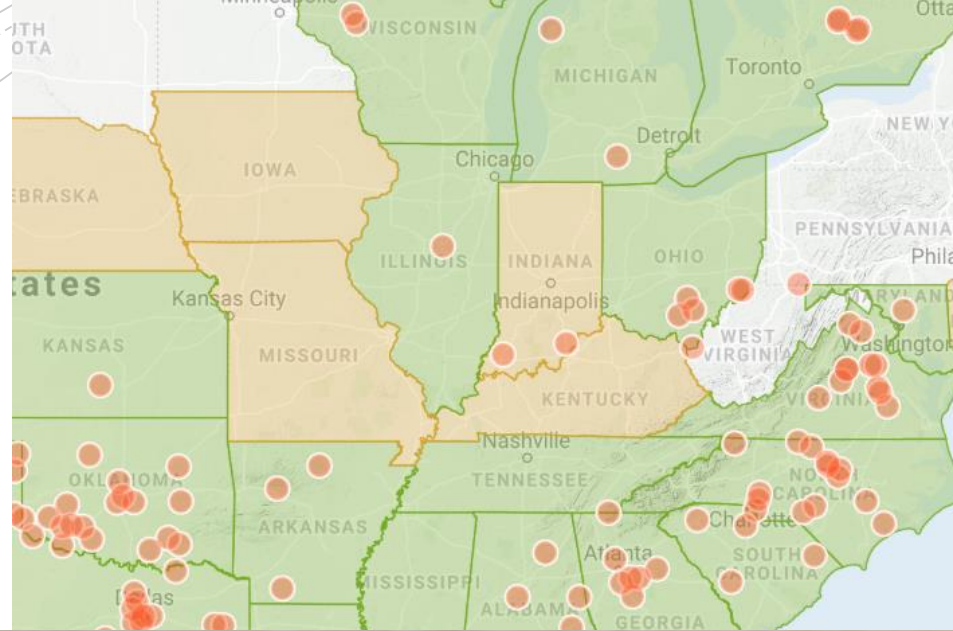

Progomphus obscurus
Common Sanddragon