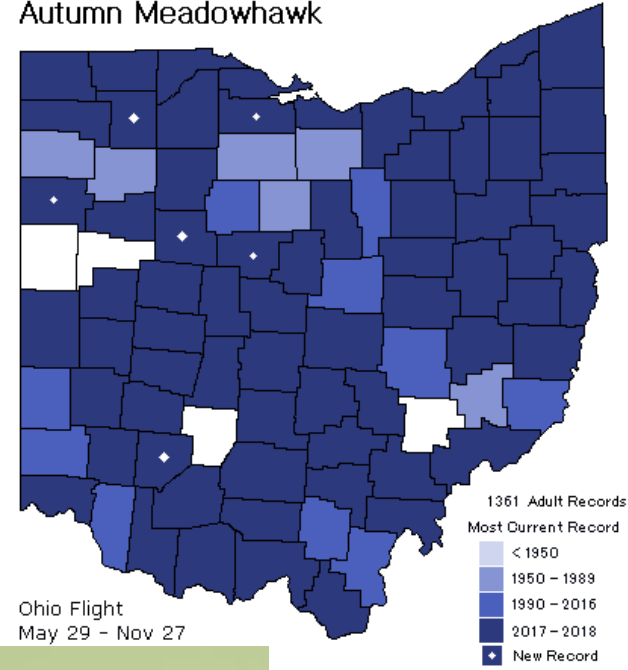

Family Libellulidae

Ruby Meadowhawk
(*Sympetrum rubicundulum*)

© MaLisa Spring

Family Libellulidae

Ruby Meadowhawk
(*S. rubicundulum*)

Female

White Faced
(*S. obtrusum*)

© Joshua Lincoln

Cherry Faced
(*S. internum*)

© Joshua Lincoln

Some are everywhere?

Sympetrum rubicundulum
Ruby Meadowhawk

Images and
diagram by
Curt Oien

Note Yellow Legs

Everywhere?

Autumn Meadowhawk
(*Sympetrum vicinum*)

Mercer, Auglaize, Fayette, and Morgan County remain!

© MaLisa Spring

Sympetrum vicinum
Autumn Meadowhawk

Everywhere?

Halloween Pennant (*Celithemis eponina*)

Seneca, Tuscarawas, Harrison, Belmont, and Pike County remain!