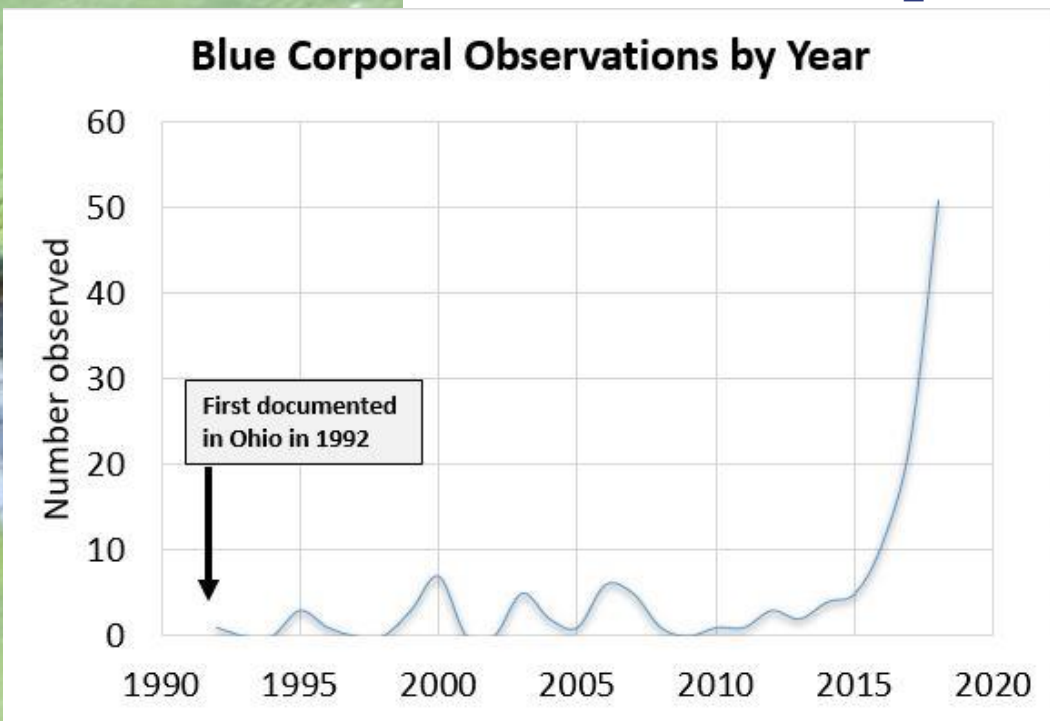

Family Libellulidae

Southern Species?

Blue Corporal
(*Ladona deplanata*)

Currently State Endangered!