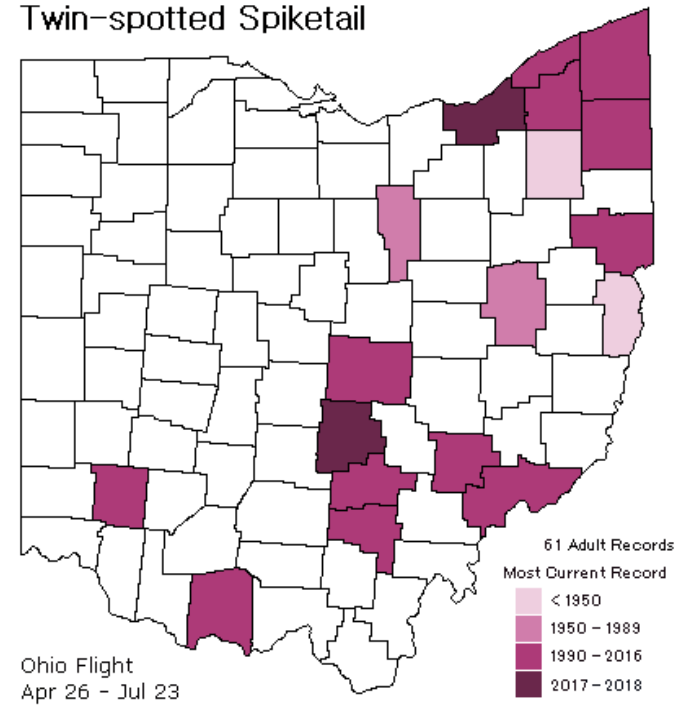

Family Coeneagrionidae

Southern Species?

Ramburs Forktail
(*Ischnura ramburii*)

Eastern Forktail

Rambur's Forktail

Family Libellulidae

Southern Species?

Swift Setwing
(*Dythemis velox*)

© Malisa Spring

■ Photos courtesy of Chris Spring

Eastern Species?

Family Cordulegastriidae

Eastern Species?

Twin Spotted Spiketail
(*Cordulegaster maculata*)

© Malisa Spring

Cordulegaster maculata
Twin-spotted Spiketail

Family Gomphidae

Eastern Species?

Eastern Least Clubtail
(*Stylogomphus albistylus*)

© Malisa Spring

Western Species?

Family Gomphidae

Western Species?

Flag-tailed Spinyleg

American
Rubyspot
(*Hetaerina
americana*)

Lawrence, Jackson, and
Meigs County remain!

Species that are nowhere???

Where did you go?

Yellow-sided Skimmer (*Libellula flavida*)

Yellow-sided Skimmer
© Greg Lasley