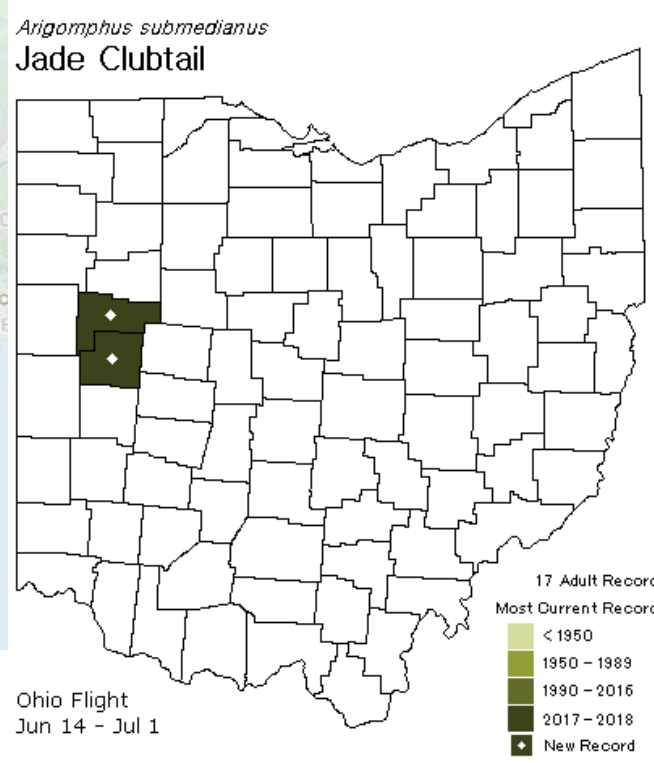

© Malisa Spring

■ Photos courtesy of Chris Spring

Eastern Species?

Family Cordulegastriidae

Eastern Species?

Twin Spotted Spiketail
(*Cordulegaster maculata*)

© Malisa Spring

Cordulegaster maculata
Twin-spotted Spiketail

Family Gomphidae

Eastern Species?

Eastern Least Clubtail
(*Stylogomphus albistylus*)

© Malisa Spring

Western Species?

Family Gomphidae

Western Species?

Flag-tailed Spinyleg

© MaLisa Spring

Family Gomphidae

Western Species?

Jade Clubtail
(*Ariogomphus submedianus*)

Found at
Lake Loramie

Family Coenagrionidae

Western Species?

Paiute Dancer
(*Argia alberta*)

American
Rubyspot
(*Hetaerina
americana*)

Lawrence, Jackson, and
Meigs County remain!

Species that are nowhere???

Where did you go?

Yellow-sided Skimmer (*Libellula flavida*)

Yellow-sided Skimmer
© Greg Lasley