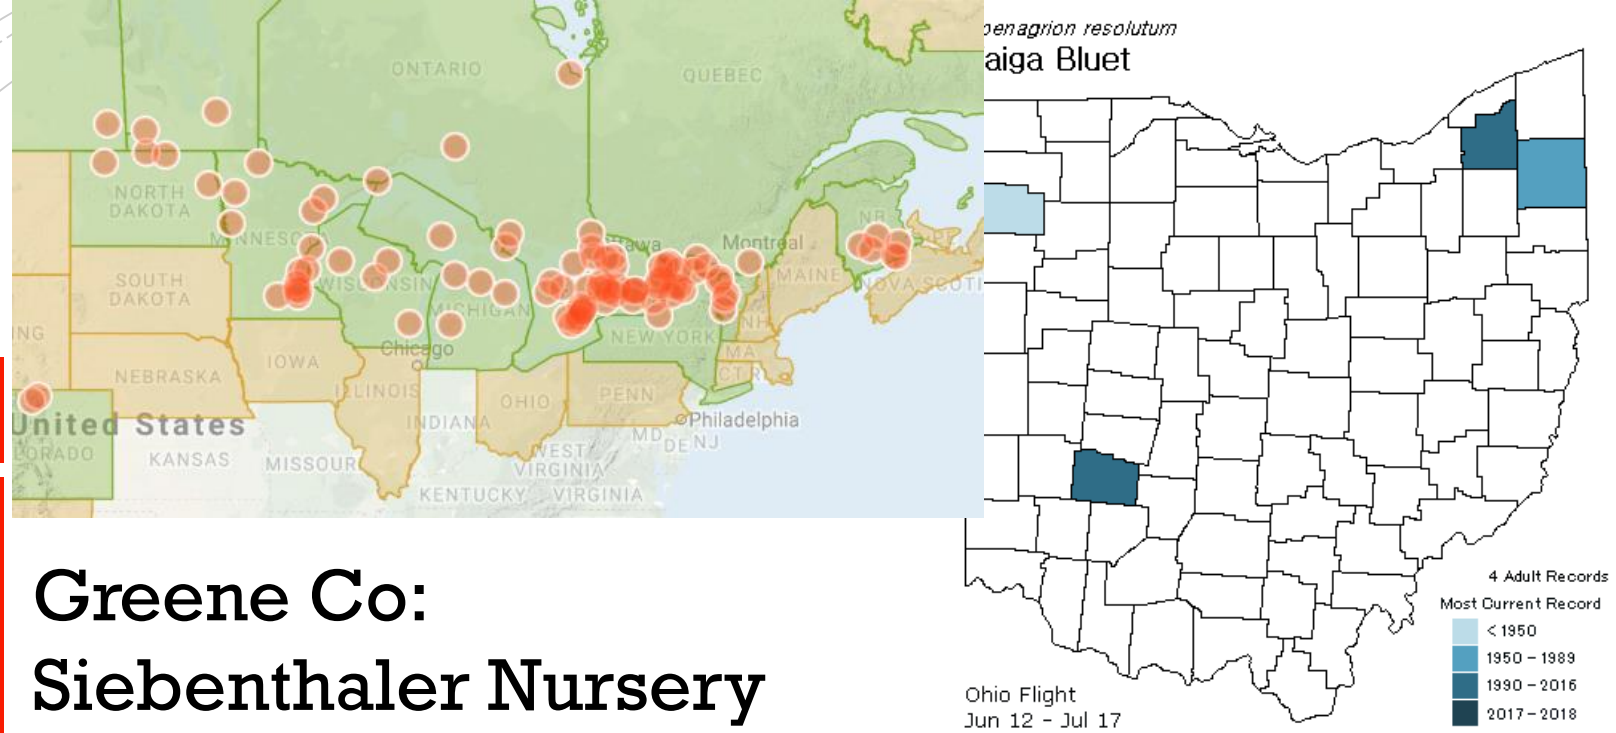

Family Libellulidae

Crocothemis servilia
Scarlet Skimmer

Scarlet Skimmer
(*Crocothemis servilia*)

© MaLisa Spring

A single record from Vinton Co
Reported by Borrer in 1933

Erythrodiplax minuscula
Little Blue Dragonlet

Where did you go?

Little Blue
Dragonlet
(*Erythrodiplax
minuscula*)

© Joshua Lincoln

© Joshua Lincoln

Family Corduliidae

Hine's Emerald (*Somatochlora hineana*)

© Jim McCormac

Somatochlora hineana
Hine's Emerald

Endangered

Family Coenagrionidae

Last seen in 1993

Where did you go?

Taiga Bluet
(*Coenagrion resolutum*)

Lots of black on abdomen
U black mark on s2

Greene Co:
Siebenthaler Nursery
→ Beaver Creek Wetlands
Geauga Co: Cuyahoga River

© Joshua Lincoln

Reported via
publications in
Ohio
in 1930 and 1959

Where did you go?

Furtive Forktail
(*Ischnura prognata*)

Family Coenagrionidae

Last seen in 1897?

Where did you go?

Atlantic Bluet
(*Enallagma doubledayi*)