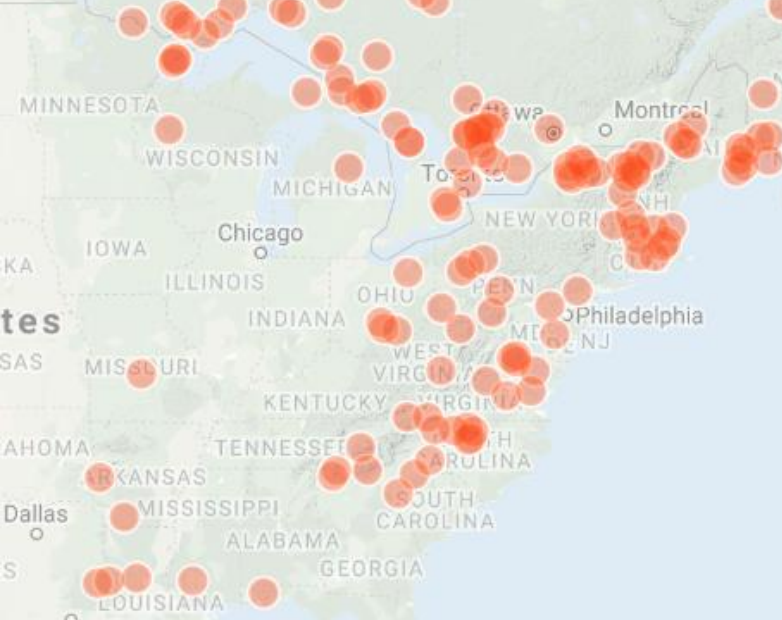

Family Coeneagrionidae

Southern Species?

Ramburs Forktail
(*Ischnura ramburii*)

Eastern Forktail

Rambur's Forktail

Family Libellulidae

Southern Species?

Swift Setwing
(*Dythemis velox*)

© Malisa Spring

■ Photos courtesy of Chris Spring

Eastern Species?

Family Cordulegastriidae

Eastern Species?

Twin Spotted Spiketail
(*Cordulegaster maculata*)

© Malisa Spring

Cordulegaster maculata
Twin-spotted Spiketail

Family Gomphidae

Eastern Species?

Eastern Least Clubtail
(*Stylogomphus albistylus*)

© Malisa Spring

Western Species?

Family Gomphidae

Western Species?

Flag-tailed Spinyleg

American
Rubyspot
(*Hetaerina
americana*)

Lawrence, Jackson, and
Meigs County remain!

Species that are nowhere???

Where did you go?

Yellow-sided Skimmer (*Libellula flavida*)

Yellow-sided Skimmer
© Greg Lasley