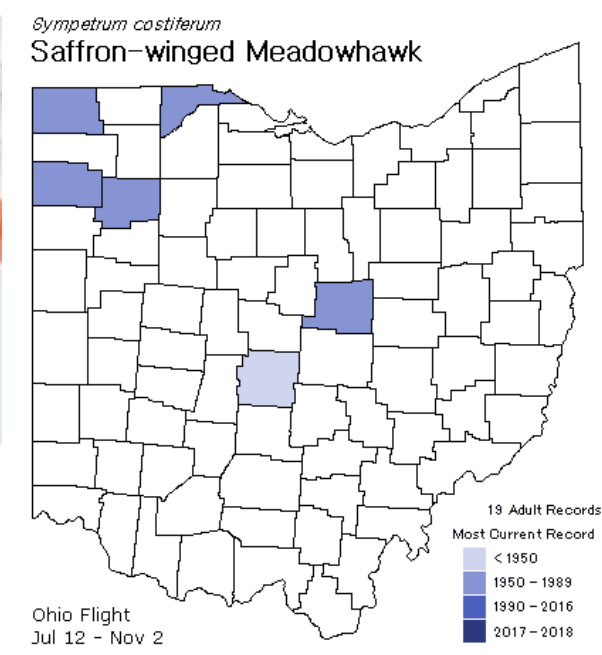

Family Coenagrionidae

Northern Species?

Northern Bluet
(*Enallagma annexum*)

Familiar Bluet

Northern Bluet

© Carol Blake

Family Libellulidae

Northern Species?

Saffron-winged Meadowhawk
(*Sympetrum costiferum*)

Male

Male

Family Libellulidae

Northern Species?

Saffron-winged Meadowhawk
(*Sympetrum costiferum*)

Female

Species that are everywhere*

Family Libellulidae

Ruby Meadowhawk
(*Sympetrum rubicundulum*)

© MaLisa Spring

Family Libellulidae

Ruby Meadowhawk
(*S. rubicundulum*)

Female

White Faced
(*S. obtrusum*)

© Joshua Lincoln

American
Rubyspot
(*Hetaerina
americana*)

Lawrence, Jackson, and
Meigs County remain!

Species that are nowhere???

Where did you go?

Yellow-sided Skimmer (*Libellula flavida*)

Yellow-sided Skimmer
© Greg Lasley