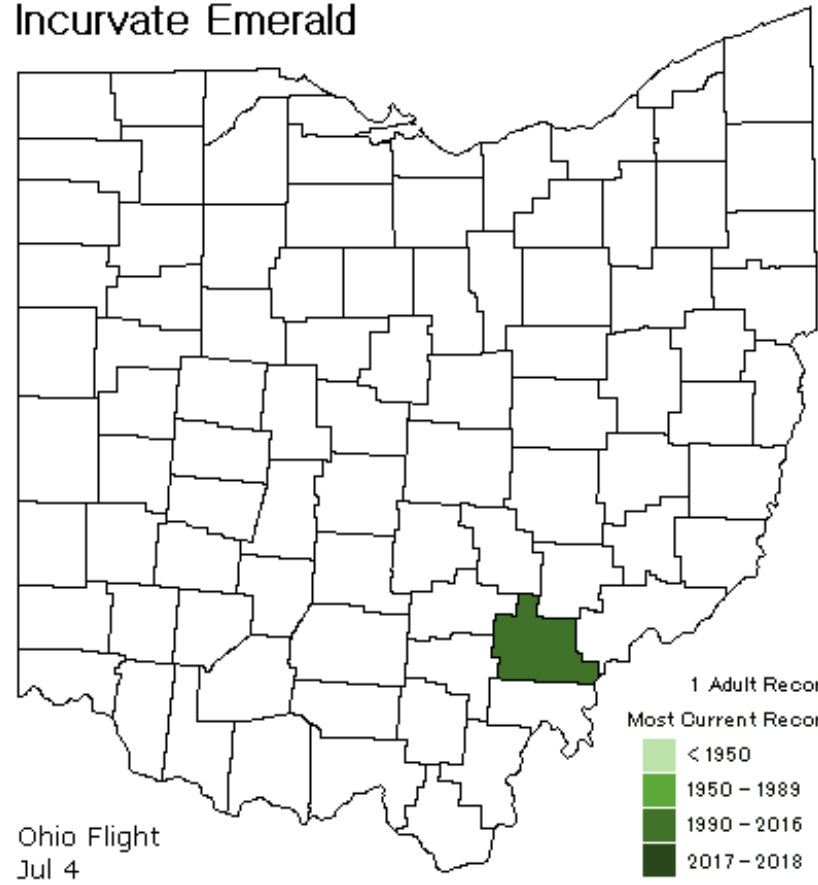

American
Rubyspot
(*Hetaerina
americana*)

Lawrence, Jackson, and
Meigs County remain!

Species that are nowhere???

Where did you go?

Yellow-sided Skimmer (*Libellula flavida*)

Yellow-sided Skimmer
© Greg Lasley

All photos used with permission
or by the author

Dragonfly & Damselfly
Records from Ohio!

Submit photos
to [iNaturalist.org](https://www.inaturalist.org)

Naturalist

Aeshna interrupta
Variable Darner

Gomphaeschna antilope
Taper-tailed Darner

Calopteryx angustipennis
Appalachian Jewelwing

Tramea calverti
Striped Saddlebags

Hylogomphus abbreviatus
Spine-crowned Clubtail

Somatochlora kennedyi
Kennedy's Emerald

Ohio Flight
Jul 1

Somatochlora incurvata
Incurvate Emerald

Ohio Flight
Jul 4

Erpetogomphus designatus
Eastern Ringtail

Ohio Flight
Jul 5 - Sep 11