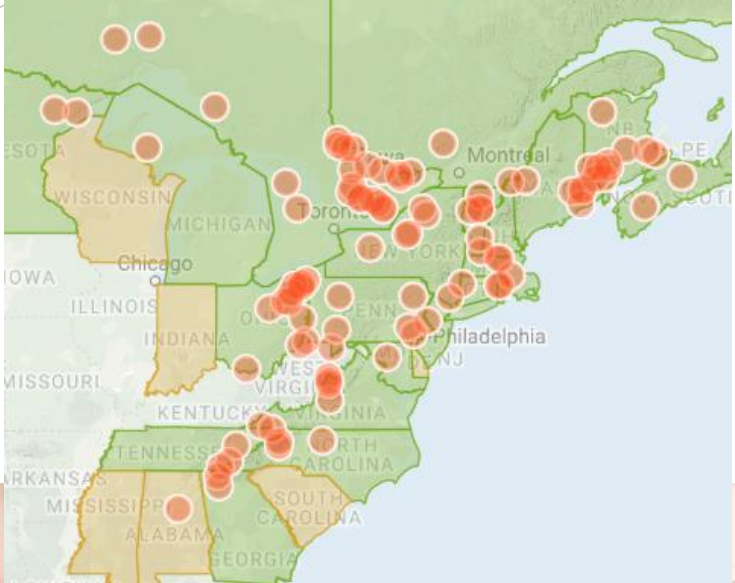

Family Coeneagrionidae

Southern Species?

Ramburs Forktail
(*Ischnura ramburii*)

Eastern Forktail

Rambur's Forktail

Family Libellulidae

Southern Species?

Swift Setwing
(*Dythemis velox*)

© Malisa Spring

■ Photos courtesy of Chris Spring

Eastern Species?

Family Cordulegastriidae

Eastern Species?

Twin Spotted Spiketail
(*Cordulegaster maculata*)

© Malisa Spring

Cordulegaster maculata
Twin-spotted Spiketail

Family Gomphidae

Eastern Species?

Eastern Least Clubtail
(*Stylogomphus albistylus*)

© Malisa Spring

Western Species?

Family Gomphidae

Western Species?

Flag-tailed Spinyleg

American
Rubyspot
(*Hetaerina
americana*)

Lawrence, Jackson, and
Meigs County remain!

Species that are nowhere???

Where did you go?

Yellow-sided Skimmer (*Libellula flavida*)

Yellow-sided Skimmer
© Greg Lasley