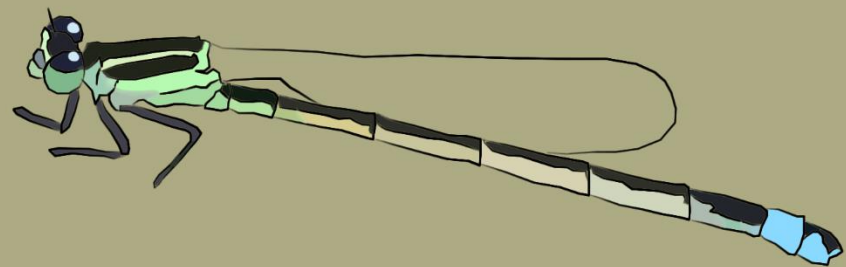

MaLisa Spring

Map Types

Ladona deplanata **Endangered**

Southern Species?

Family Libellulidae

Southern Species?

Blue Corporal
(*Ladona deplanata*)

Currently State Endangered!

Family Gomphidae

Southern Species?

**Common Sanddragon
(*Progomphus obscurus*)**

© Laura Hughes

© Dave McShaffrey

Progomphus obscurus
Common Sanddragon

Ohio Flight
May 27 - Sep 1

97 Adult Records
Most Current Record
< 1950
1950 - 1989
1990 - 2016
2017 - 2018
New Record

Family Coeneagrionidae

Southern Species?

Ramburs Forktail
(*Ischnura ramburii*)

Eastern Forktail

Rambur's Forktail

Family Libellulidae

Southern Species?

Swift Setwing
(*Dythemis velox*)

© Malisa Spring

■ Photos courtesy of Chris Spring

Eastern Species?

Family Cordulegastriidae

Eastern Species?

Twin Spotted Spiketail
(*Cordulegaster maculata*)

© Malisa Spring

Cordulegaster maculata
Twin-spotted Spiketail