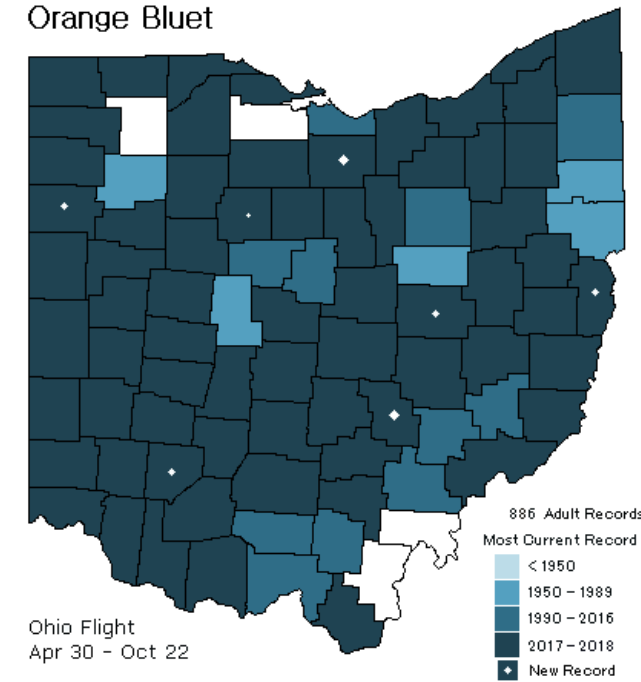

Prince Baskettail
Epitheca princeps

Sandusky County
remains!

The brown blurs
in the shadows

Everywhere?

Fawn Darner
(*Boyeria vinosa*)

Fulton, Ottawa, Marion,
and Clermont County
remain!

© MaLisa Spring

Boyeria vinosa
Fawn Darner

Double-striped
Bluet (*Enallagma
basidens*)

Sandusky County
remains!

© MaLisa Spring

Enallagma basidens
Double-striped Bluet

Family Coenagrionidae

Everywhere?

Orange Bluet
(*Enallagma signatum*)

Sandusky, Henry,
Gallia, and Meigs
County remain!

Enallagma signatum
Orange Bluet

Family Calopterygidae

Everywhere?

Ebony Jewelwing
(*Calopteryx maculata*)

Mercer
County remains!

© MaLisa Spring

Calopteryx maculata
Ebony Jewelwing

Everywhere?

American
Rubyspot
(*Hetaerina
americana*)

Lawrence, Jackson, and
Meigs County remain!

Species that are nowhere???

Where did you go?

Yellow-sided Skimmer (*Libellula flavida*)

Yellow-sided Skimmer
© Greg Lasley