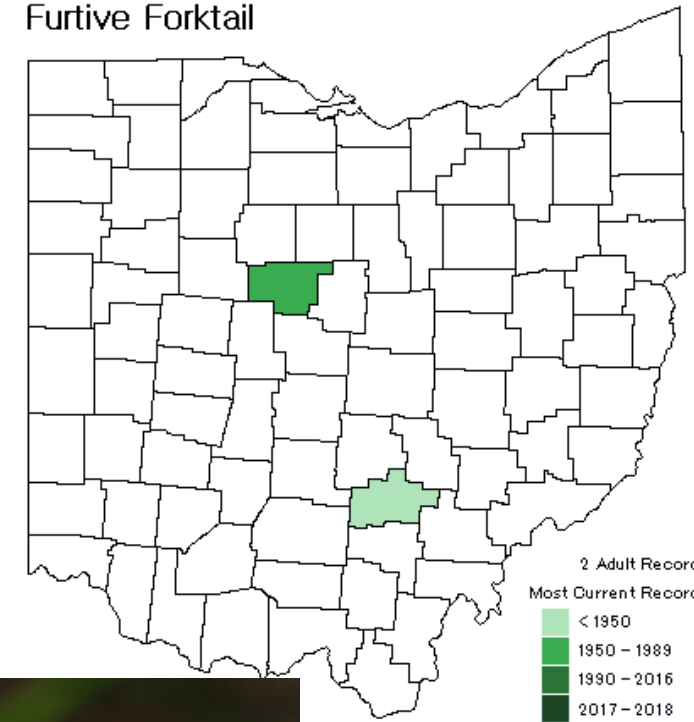

American
Rubyspot
(*Hetaerina
americana*)

Lawrence, Jackson, and
Meigs County remain!

Species that are nowhere???

Where did you go?

Yellow-sided Skimmer (*Libellula flavida*)

Yellow-sided Skimmer
© Greg Lasley

Where did you go?

Little Blue
Dragonlet
(*Erythrodiplax
minuscula*)

© Joshua Lincoln

© Joshua Lincoln

Family Corduliidae

Hine's Emerald (*Somatochlora hineana*)

© Jim McCormac

Somatochlora hineana
Hine's Emerald

Endangered

Family Coenagrionidae

Last seen in 1993

Where did you go?

Taiga Bluet
(*Coenagrion resolutum*)

Lots of black on abdomen
U black mark on s2

Greene Co:
Siebenthaler Nursery
→ Beaver Creek Wetlands
Geauga Co: Cuyahoga River

© Joshua Lincoln

Reported via
publications in
Ohio
in 1930 and 1959

Where did you go?

Furtive Forktail
(*Ischnura prognata*)

Family Coenagrionidae

Last seen in 1897?

Where did you go?

Atlantic Bluet
(*Enallagma doubledayi*)