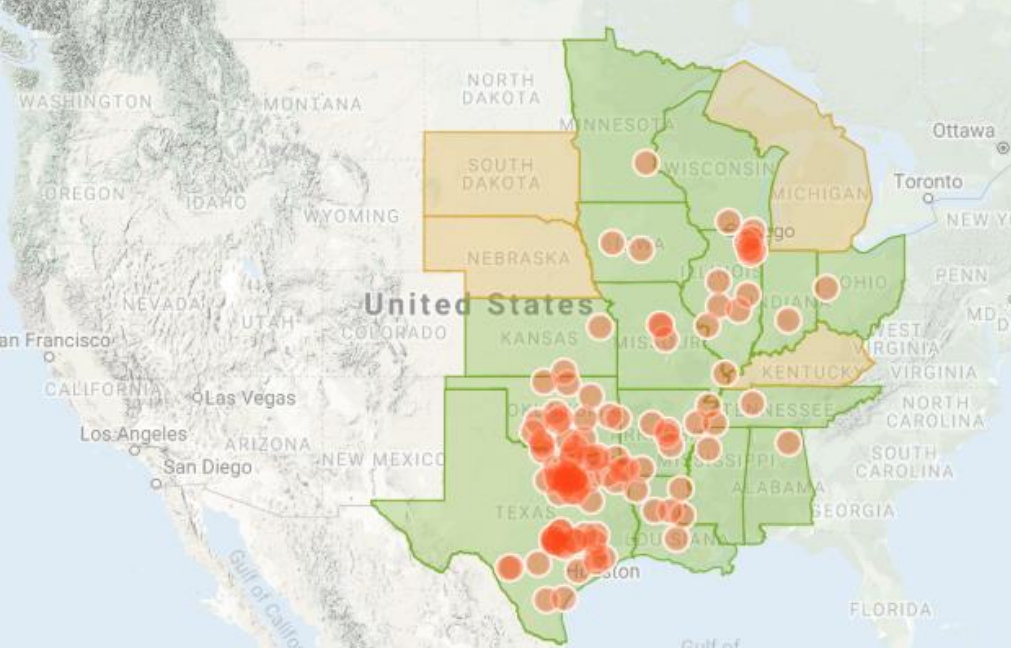

© Malisa Spring

■ Photos courtesy of Chris Spring

Eastern Species?

Family Cordulegastriidae

Eastern Species?

Twin Spotted Spiketail
(*Cordulegaster maculata*)

© Malisa Spring

Cordulegaster maculata
Twin-spotted Spiketail

Family Gomphidae

Eastern Species?

Eastern Least Clubtail
(*Stylogomphus albistylus*)

© Malisa Spring

Western Species?

Family Gomphidae

Western Species?

Flag-tailed Spinyleg

© MaLisa Spring

Family Gomphidae

Western Species?

Jade Clubtail
(*Ariogomphus submedianus*)

Found at
Lake Loramie

Family Coenagrionidae

Western Species?

Paiute Dancer
(*Argia alberta*)

American
Rubyspot
(*Hetaerina
americana*)

Lawrence, Jackson, and
Meigs County remain!

Species that are nowhere???

Where did you go?

Yellow-sided Skimmer (*Libellula flavida*)

Yellow-sided Skimmer
© Greg Lasley