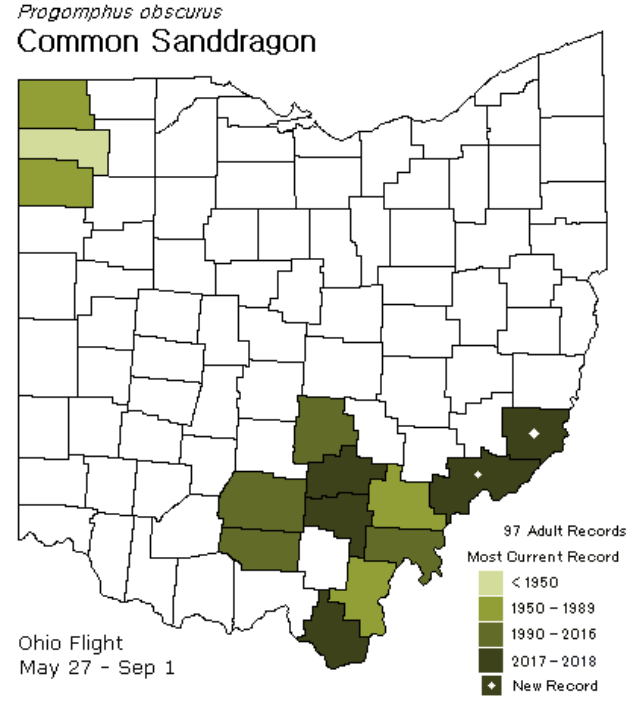

MaLisa Spring

Map Types

Ladona deplanata **Endangered**

Southern Species?

Family Libellulidae

Southern Species?

Blue Corporal
(*Ladona deplanata*)

Currently State Endangered!

Family Gomphidae

Southern Species?

**Common Sanddragon
(*Progomphus obscurus*)**

© Laura Hughes

© Dave McShaffrey

Progomphus obscurus
Common Sanddragon

Ohio Flight
May 27 - Sep 1

97 Adult Records
Most Current Record
< 1950
1950 - 1989
1990 - 2016
2017 - 2018
New Record

Family Coeneagrionidae

Southern Species?

Ramburs Forktail
(*Ischnura ramburii*)

Eastern Forktail

Rambur's Forktail

Family Libellulidae

Southern Species?

Swift Setwing
(*Dythemis velox*)

© Malisa Spring

■ Photos courtesy of Chris Spring

Eastern Species?

Family Cordulegastriidae

Eastern Species?

Twin Spotted Spiketail
(*Cordulegaster maculata*)

© Malisa Spring

Cordulegaster maculata
Twin-spotted Spiketail