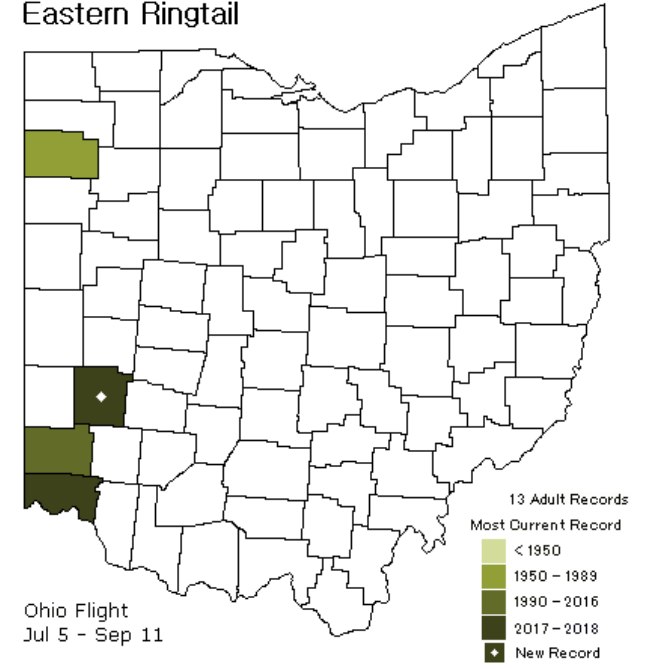

All photos used with permission
or by the author

Dragonfly & Damselfly
Records from Ohio!

Submit photos
to [iNaturalist.org](https://www.inaturalist.org)

Naturalist

Aeshna interrupta
Variable Darner

Gomphaeschna antilope
Taper-tailed Darner

Calopteryx angustipennis
Appalachian Jewelwing

Tramea calverti
Striped Saddlebags

Hylogomphus abbreviatus
Spine-crowned Clubtail

Somatochlora kennedyi
Kennedy's Emerald

Ohio Flight
Jul 1

Somatochlora incurvata
Incurvate Emerald

Ohio Flight
Jul 4

Erpetogomphus designatus
Eastern Ringtail

Ohio Flight
Jul 5 - Sep 11