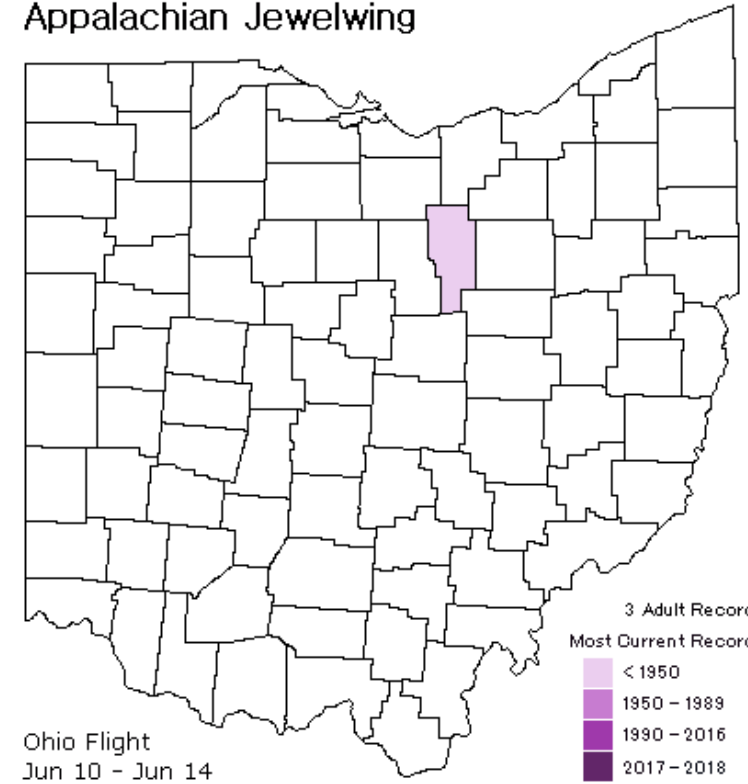

Double-striped
Bluet (*Enallagma
basidens*)

Sandusky County
remains!

© MaLisa Spring

Enallagma basidens
Double-striped Bluet

Family Coenagrionidae

Everywhere?

Orange Bluet
(*Enallagma signatum*)

Sandusky, Henry,
Gallia, and Meigs
County remain!

American
Rubyspot
(*Hetaerina
americana*)

Lawrence, Jackson, and
Meigs County remain!

Species that are nowhere???

Where did you go?

Yellow-sided Skimmer (*Libellula flavida*)

Yellow-sided Skimmer
© Greg Lasley

All photos used with permission
or by the author

Dragonfly & Damselfly
Records from Ohio!

Submit photos
to [iNaturalist.org](https://www.inaturalist.org)

Naturalist

Aeshna interrupta
Variable Darner

Gomphaeschna antilope
Taper-tailed Darner

Calopteryx angustipennis
Appalachian Jewelwing

Tramea calverti
Striped Saddlebags

Hylogomphus abbreviatus
Spine-crowned Clubtail

Somatochlora kennedyi
Kennedy's Emerald

Ohio Flight
Jul 1

Somatochlora incurvata
Incurvate Emerald