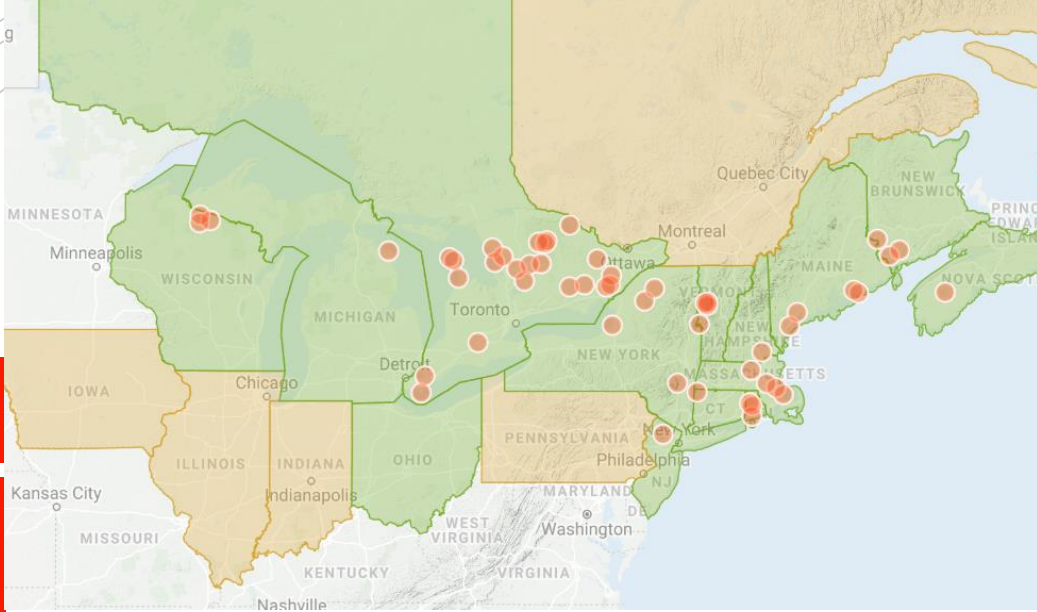

Family Aesnidae

Northern Species?

Mottled Darner
(*Aeshna clepsydra*)

State Endangered!

© Joshua Lincoln