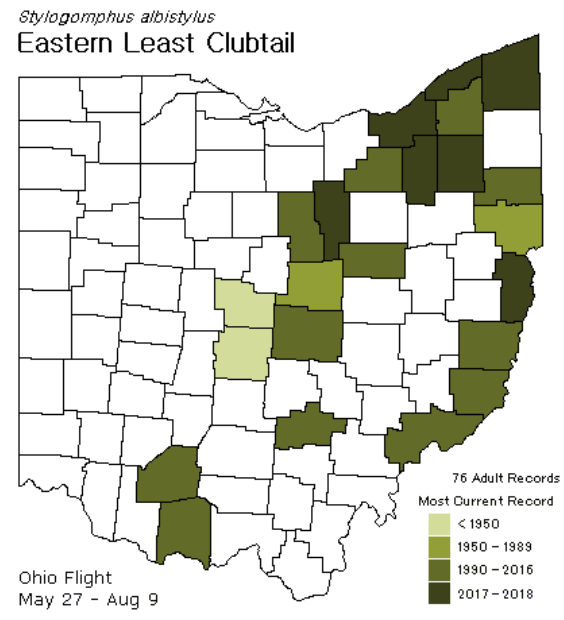

Family Coeneagrionidae

Southern Species?

Ramburs Forktail
(*Ischnura ramburii*)

Eastern Forktail

Rambur's Forktail

Family Libellulidae

Southern Species?

Swift Setwing
(*Dythemis velox*)

© Malisa Spring

■ Photos courtesy of Chris Spring

Eastern Species?

Family Cordulegastriidae

Eastern Species?

Twin Spotted Spiketail
(*Cordulegaster maculata*)

© Malisa Spring

Cordulegaster maculata
Twin-spotted Spiketail

Family Gomphidae

Eastern Species?

Eastern Least Clubtail
(*Stylogomphus albistylus*)

© Malisa Spring

Western Species?

Family Gomphidae

Western Species?

Flag-tailed Spinyleg

American
Rubyspot
(*Hetaerina
americana*)

Lawrence, Jackson, and
Meigs County remain!

Species that are nowhere???

Where did you go?

Yellow-sided Skimmer (*Libellula flavida*)

Yellow-sided Skimmer
© Greg Lasley