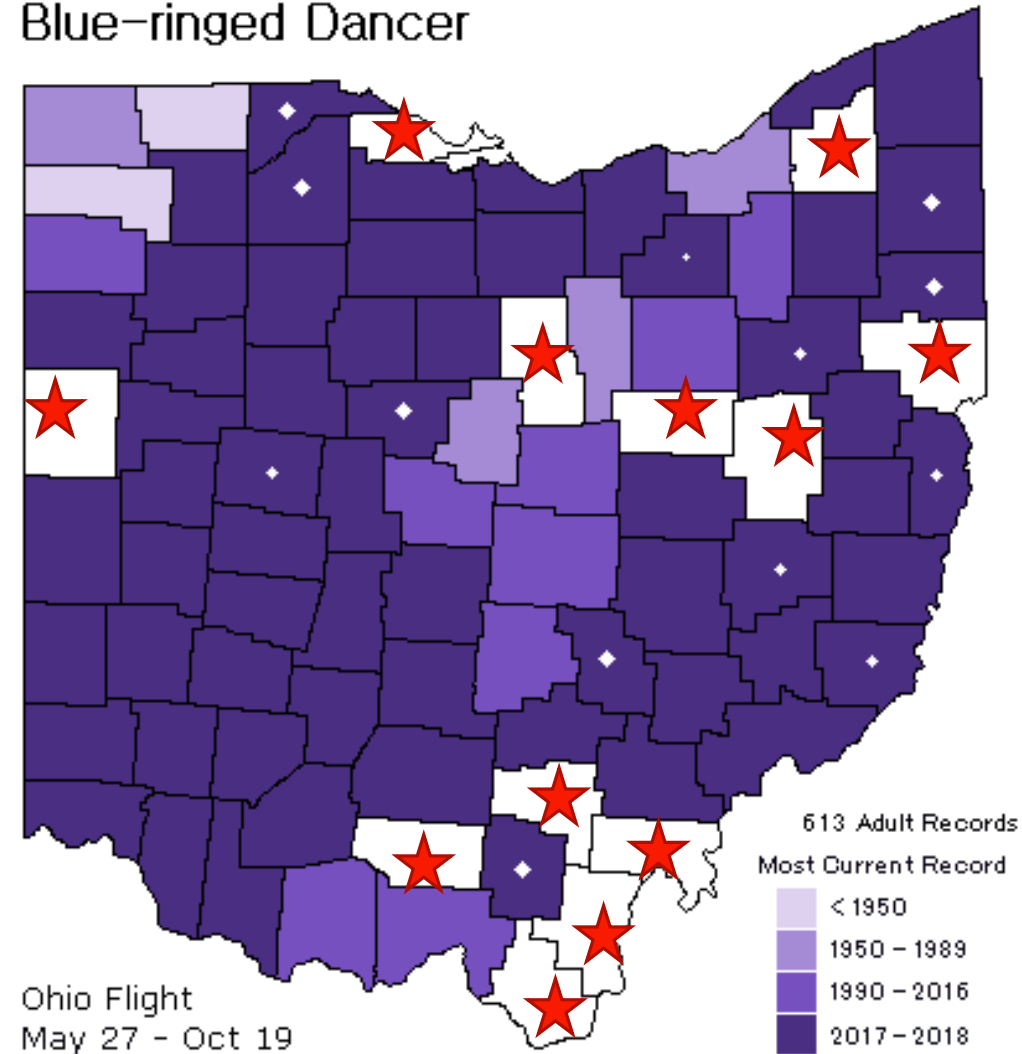

Prince Baskettail
Epitheca princeps

Sandusky County
remains!

The brown blurs
in the shadows

Everywhere?

Fawn Darner
(*Boyeria vinosa*)

Fulton, Ottawa, Marion,
and Clermont County
remain!

© MaLisa Spring

Boyeria vinosa
Fawn Darner

Family Coenagrionidae

Everywhere?

Blue-ringed
Dancer (*Argia
sedula*)

© MaLisa Spring

Argia sedula
Blue-ringed Dancer

Everywhere?

Azure Bluet
(*Enallagma aspersum*)

Everywhere?

Double-striped
Bluet (*Enallagma
basidens*)

Sandusky County
remains!

© MaLisa Spring

Enallagma basidens
Double-striped Bluet

Family Coenagrionidae

Everywhere?

Orange Bluet
(*Enallagma signatum*)

Sandusky, Henry,
Gallia, and Meigs
County remain!

American
Rubyspot
(*Hetaerina
americana*)

Lawrence, Jackson, and
Meigs County remain!

Species that are nowhere???

Where did you go?

Yellow-sided Skimmer (*Libellula flavida*)

Yellow-sided Skimmer
© Greg Lasley