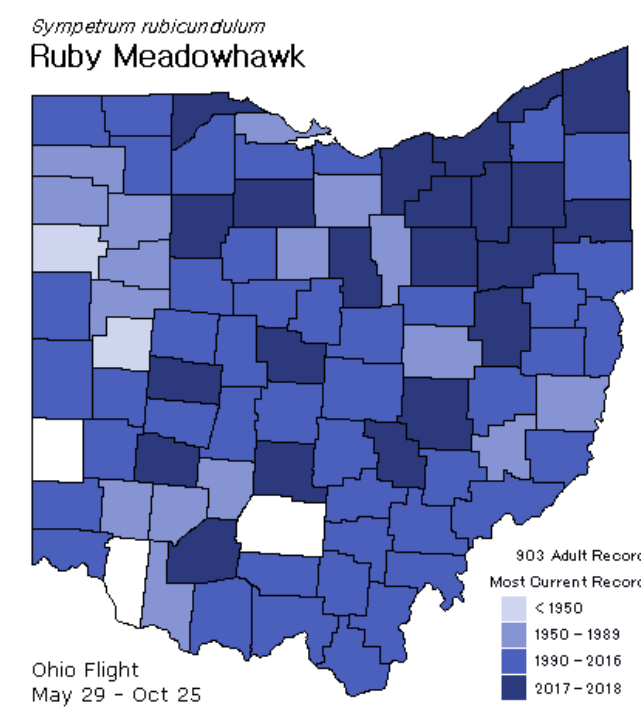

Family Coenagrionidae

Northern Species?

Northern Bluet
(*Enallagma annexum*)

Familiar Bluet

Northern Bluet

© Carol Blake

Family Libellulidae

Northern Species?

Saffron-winged Meadowhawk
(*Sympetrum costiferum*)

Male

Male

Family Libellulidae

Northern Species?

Saffron-winged Meadowhawk
(*Sympetrum costiferum*)

Female

Species that are everywhere*

Family Libellulidae

Ruby Meadowhawk
(*Sympetrum rubicundulum*)

© MaLisa Spring

Family Libellulidae

Ruby Meadowhawk
(*S. rubicundulum*)

Female

White Faced
(*S. obtrusum*)

© Joshua Lincoln

American
Rubyspot
(*Hetaerina
americana*)

Lawrence, Jackson, and
Meigs County remain!

Species that are nowhere???

Where did you go?

Yellow-sided Skimmer (*Libellula flavida*)

Yellow-sided Skimmer
© Greg Lasley