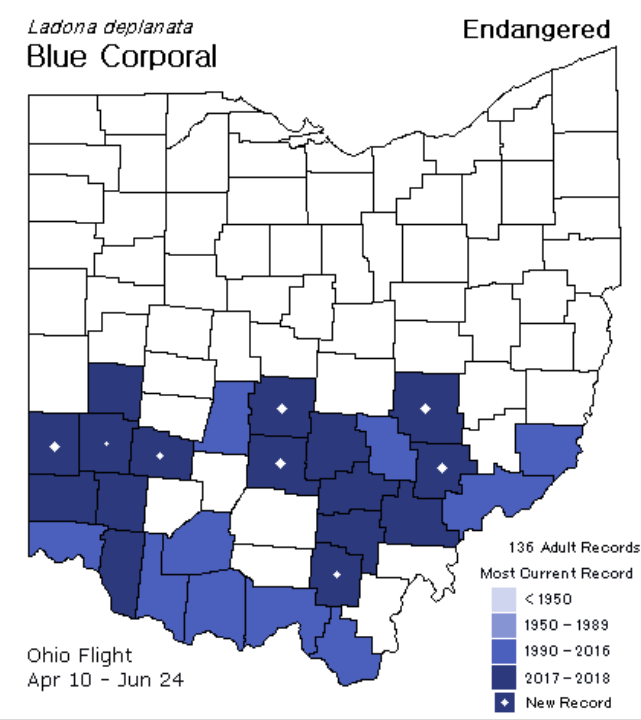

The background features a series of concentric circles in light gray, some solid and some dashed, creating a ripple effect. A large red speech bubble is centered on the page, containing the text.

Fun with Maps!

MaLisa Spring

Map Types

Ladona deplanata **Endangered**

Southern Species?

Family Libellulidae

Southern Species?

Blue Corporal
(*Ladona deplanata*)

Currently State Endangered!

Double-striped
Bluet (*Enallagma
basidens*)

Sandusky County
remains!

© MaLisa Spring

Enallagma basidens
Double-striped Bluet

Family Coenagrionidae

Everywhere?

Orange Bluet
(*Enallagma signatum*)

Sandusky, Henry,
Gallia, and Meigs
County remain!

American
Rubyspot
(*Hetaerina
americana*)

Lawrence, Jackson, and
Meigs County remain!

Species that are nowhere???

Where did you go?

Yellow-sided Skimmer (*Libellula flavida*)

Yellow-sided Skimmer
© Greg Lasley