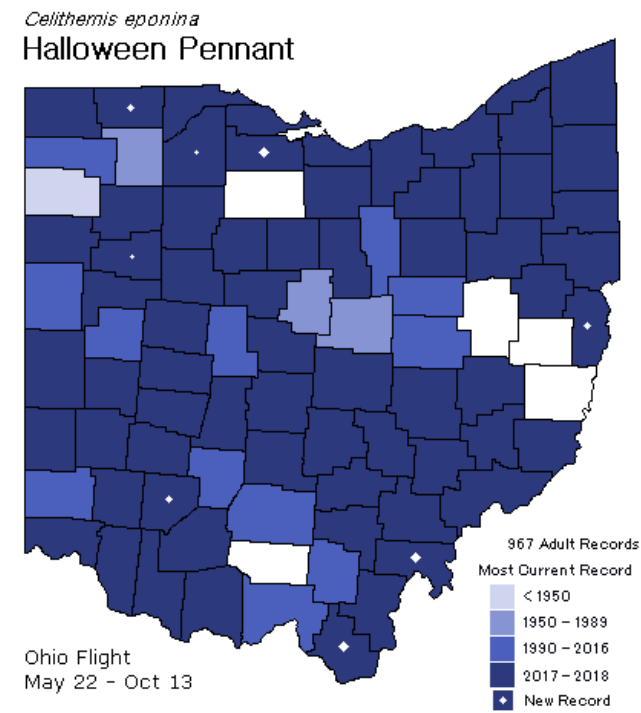

Cherry Faced
(*S. internum*)

© Joshua Lincoln

Some are everywhere?

Sympetrum rubicundulum
Ruby Meadowhawk

Images and
diagram by
Curt Oien

Note Yellow Legs

Everywhere?

Autumn Meadowhawk
(*Sympetrum vicinum*)

Mercer, Auglaize, Fayette, and Morgan County remain!

© MaLisa Spring

Sympetrum vicinum
Autumn Meadowhawk

Everywhere?

Halloween Pennant (*Celithemis eponina*)

Seneca, Tuscarawas, Harrison, Belmont, and Pike County remain!

© MaLisa Spring

© MaLisa Spring

Everywhere?

Calico Pennant
(*Celithemis elisa*)

Harrison County
remains!

© MaLisa Spring

© MaLisa Spring

Celithemis elisa
Calico Pennant