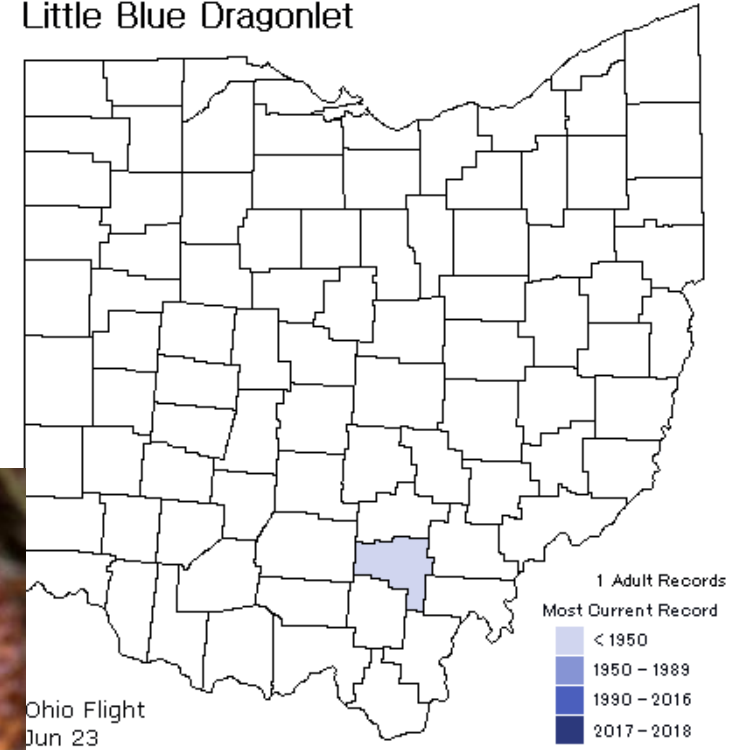

Double-striped
Bluet (*Enallagma
basidens*)

Sandusky County
remains!

© MaLisa Spring

Enallagma basidens
Double-striped Bluet

Family Coenagrionidae

Everywhere?

Orange Bluet
(*Enallagma signatum*)

Sandusky, Henry,
Gallia, and Meigs
County remain!

American
Rubyspot
(*Hetaerina
americana*)

Lawrence, Jackson, and
Meigs County remain!

Species that are nowhere???

Where did you go?

Yellow-sided Skimmer (*Libellula flavida*)

Yellow-sided Skimmer
© Greg Lasley

Family Libellulidae

Crocothemis servilia
Scarlet Skimmer

Scarlet Skimmer
(*Crocothemis servilia*)

© MaLisa Spring

A single record from Vinton Co
Reported by Borrer in 1933

Erythrodiplax minuscula
Little Blue Dragonlet

Where did you go?

Little Blue
Dragonlet
(*Erythrodiplax
minuscula*)

© Joshua Lincoln

© Joshua Lincoln

Family Corduliidae

Hine's Emerald (*Somatochlora hineana*)

© Jim McCormac

Somatochlora hineana
Hine's Emerald