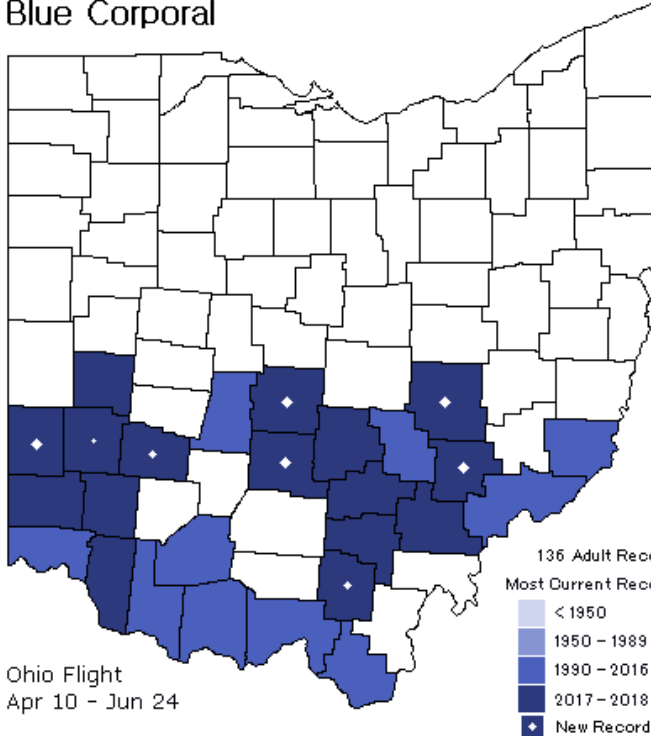

The background features a series of concentric circles in light gray, some solid and some dashed, creating a ripple effect. A large red speech bubble is centered on the page, containing the text.

Fun with Maps!

MaLisa Spring

Map Types

Ladona deplanata **Endangered**

Southern Species?

Family Libellulidae

Southern Species?

Blue Corporal
(*Ladona deplanata*)

Currently State Endangered!

Double-striped
Bluet (*Enallagma
basidens*)

Sandusky County
remains!

© MaLisa Spring

Enallagma basidens
Double-striped Bluet

Family Coenagrionidae

Everywhere?

Orange Bluet
(*Enallagma signatum*)

Sandusky, Henry,
Gallia, and Meigs
County remain!

American
Rubyspot
(*Hetaerina
americana*)

Lawrence, Jackson, and
Meigs County remain!

Species that are nowhere???

Where did you go?

Yellow-sided Skimmer (*Libellula flavida*)

Yellow-sided Skimmer
© Greg Lasley